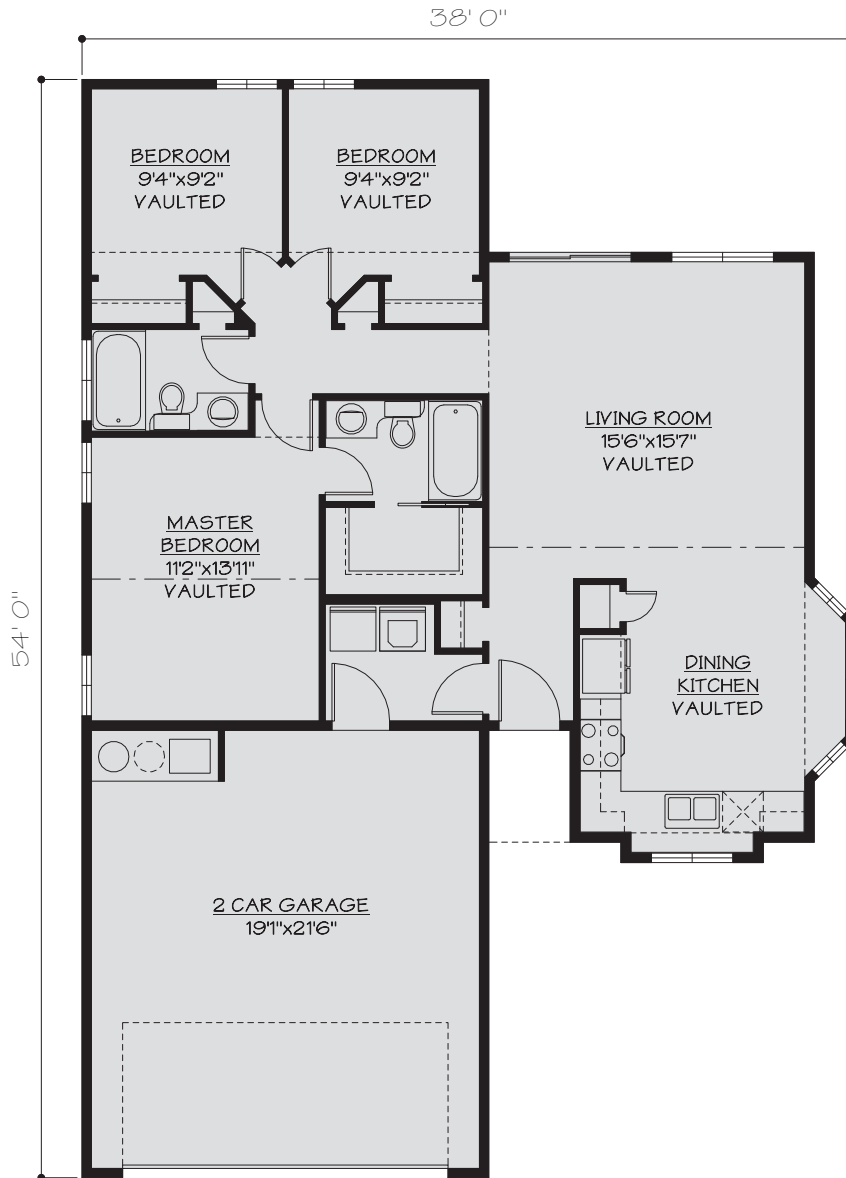

# The Arbor Hill

Main Level = 1105 sqft

JRF031

James Ray or Victoria Ray Office: 208-734-1025 or 208-280-0518 (James) 208-420-3590 (Victoria)