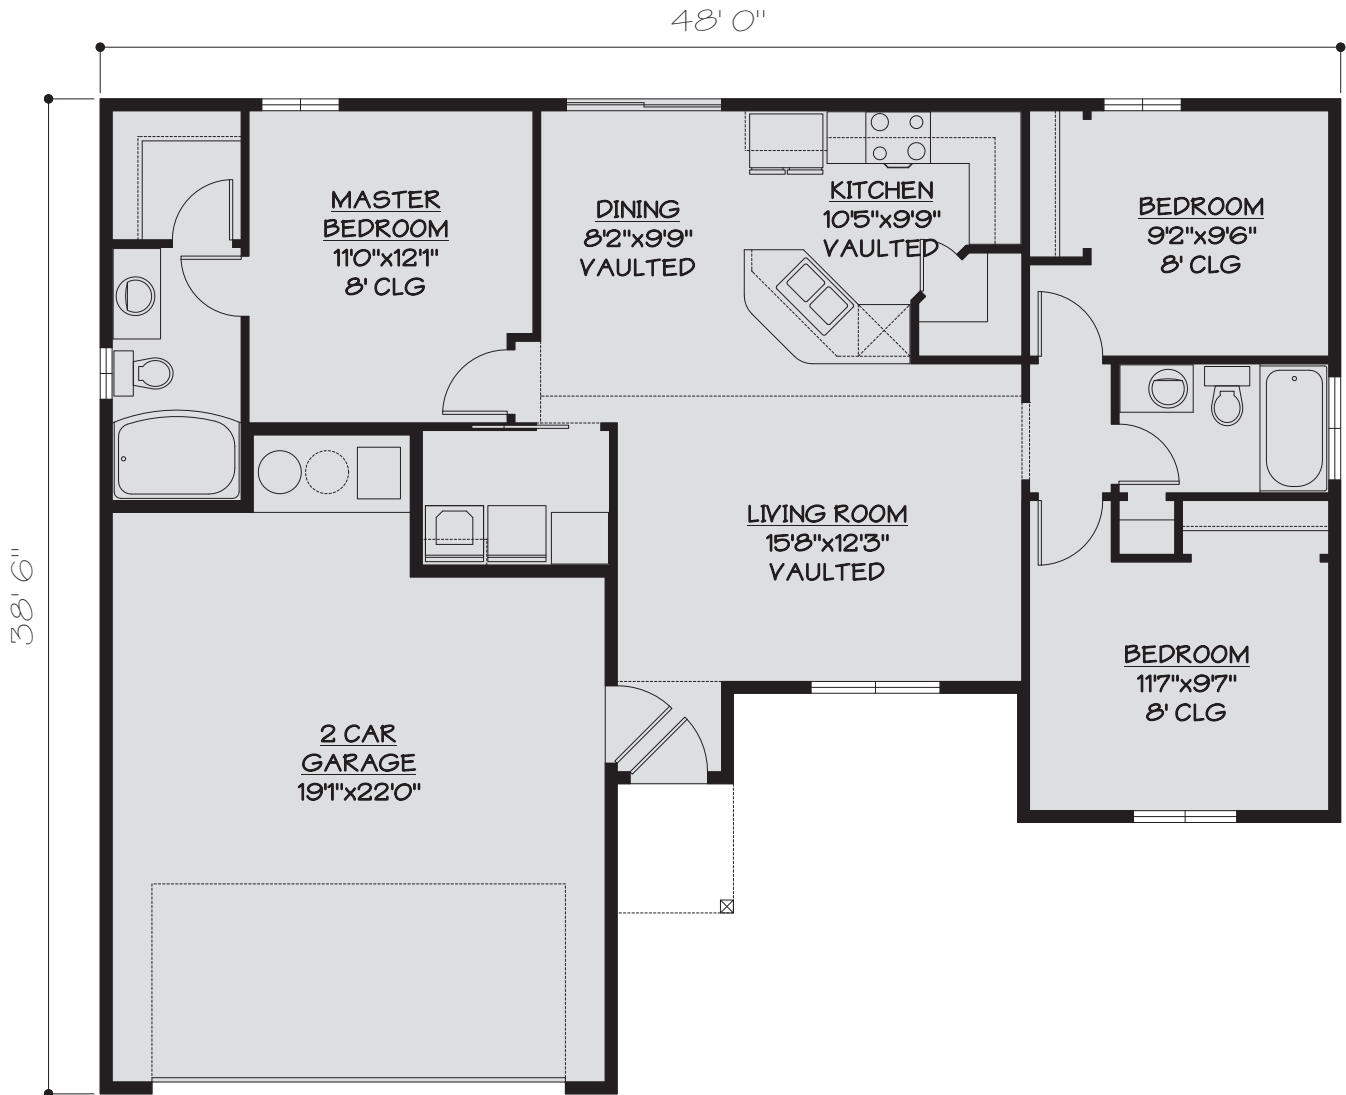

The Whispering Pine

Main Level = 1048 sqft

JRF032

James Ray or Victoria Ray Office: 208-734-1025 or 208-280-0518 (James) 208-420-3590 (Victoria)