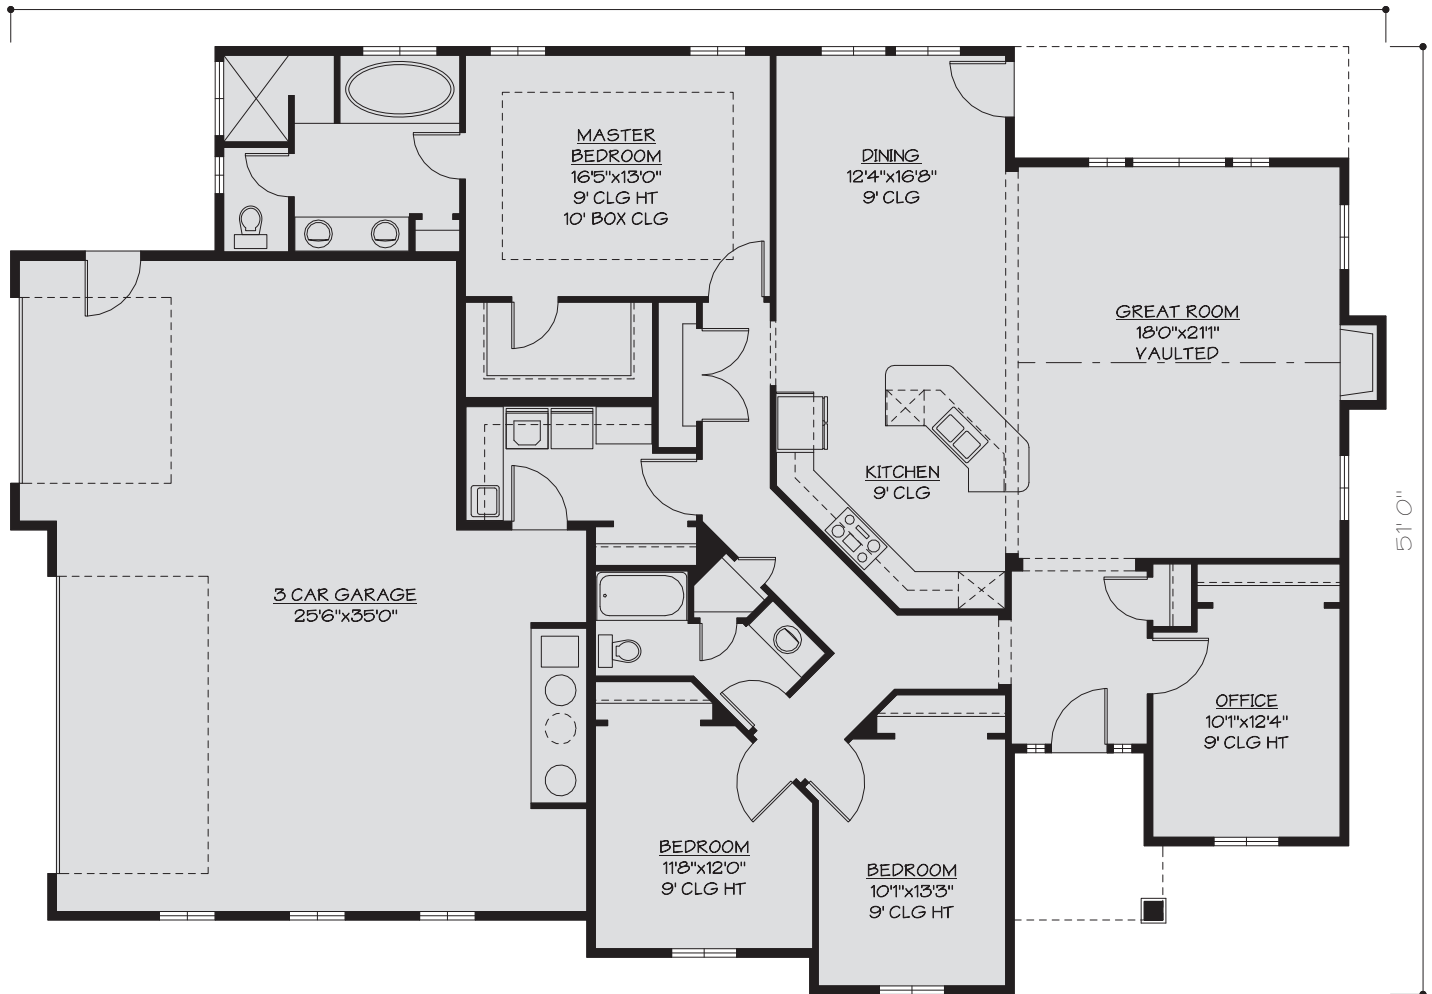

The Vineyard

Main Level = 2122 sqft

74' 0"

JRF033

James Ray or Victoria Ray Office: 208-734-1025 or 208-280-0518 (James) 208-420-3590 (Victoria)