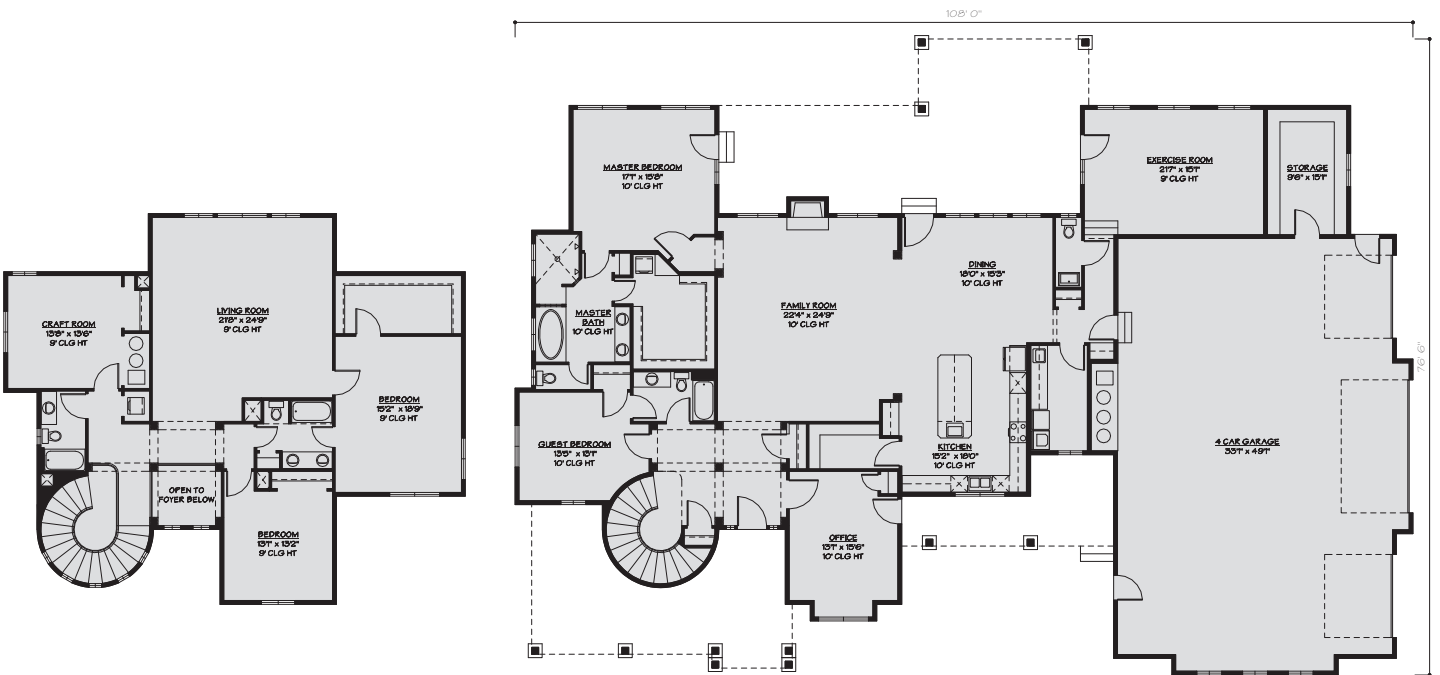

# The Moose Lake

Main Level = 3289 sqft  
Upper Level = 1753 sqft

JRF034

James Ray or Victoria Ray Office: 208-734-1025 or 208-280-0518 (James) 208-420-3590 (Victoria)