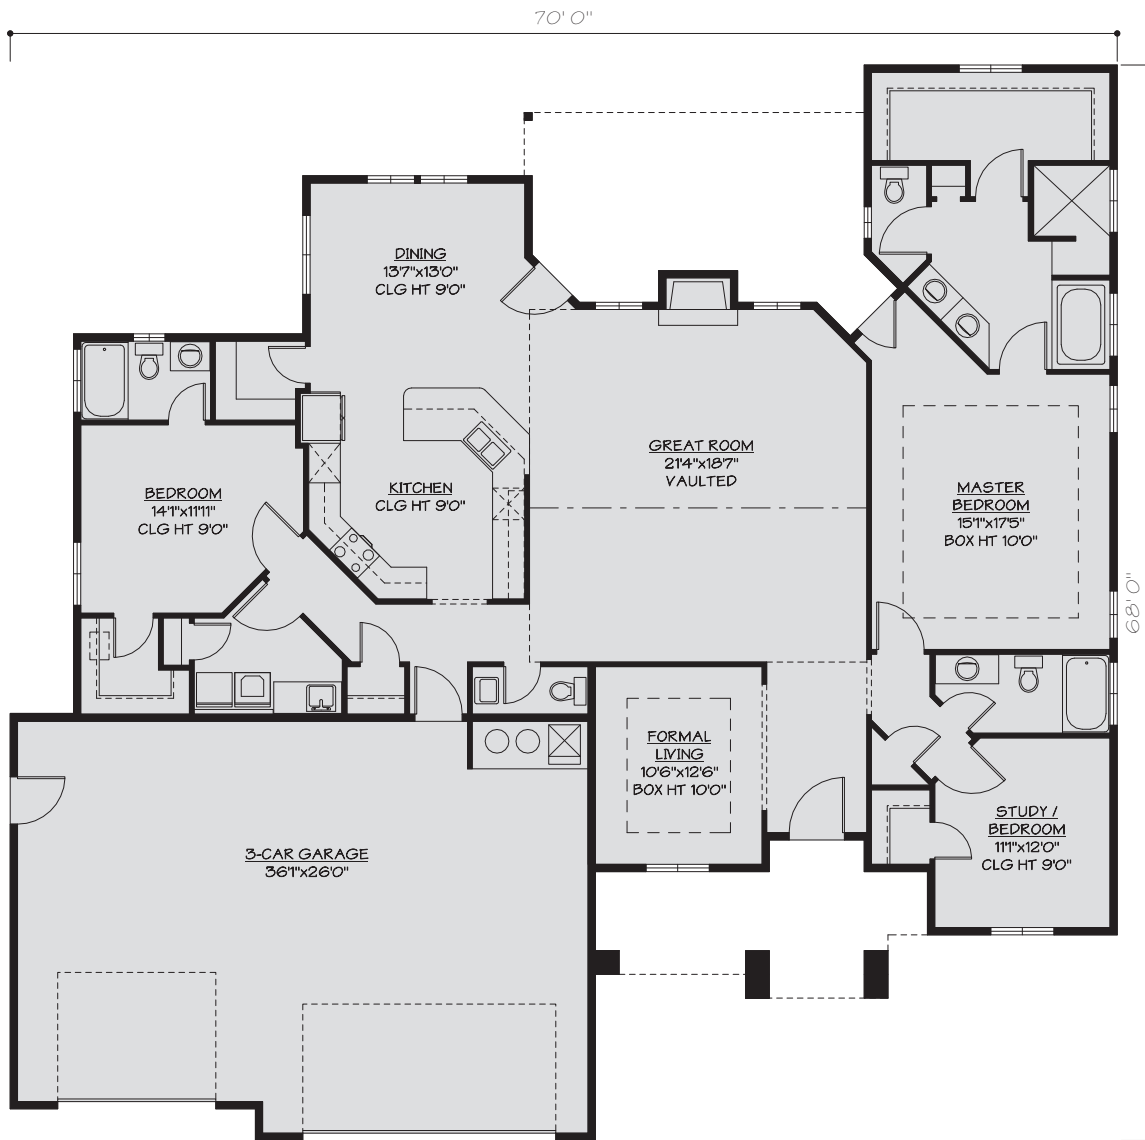

The Swan Valley

Main Level = 3432 sqft

JRF035

James Ray or Victoria Ray Office: 208-734-1025 or 208-280-0518 (James) 208-420-3590 (Victoria)