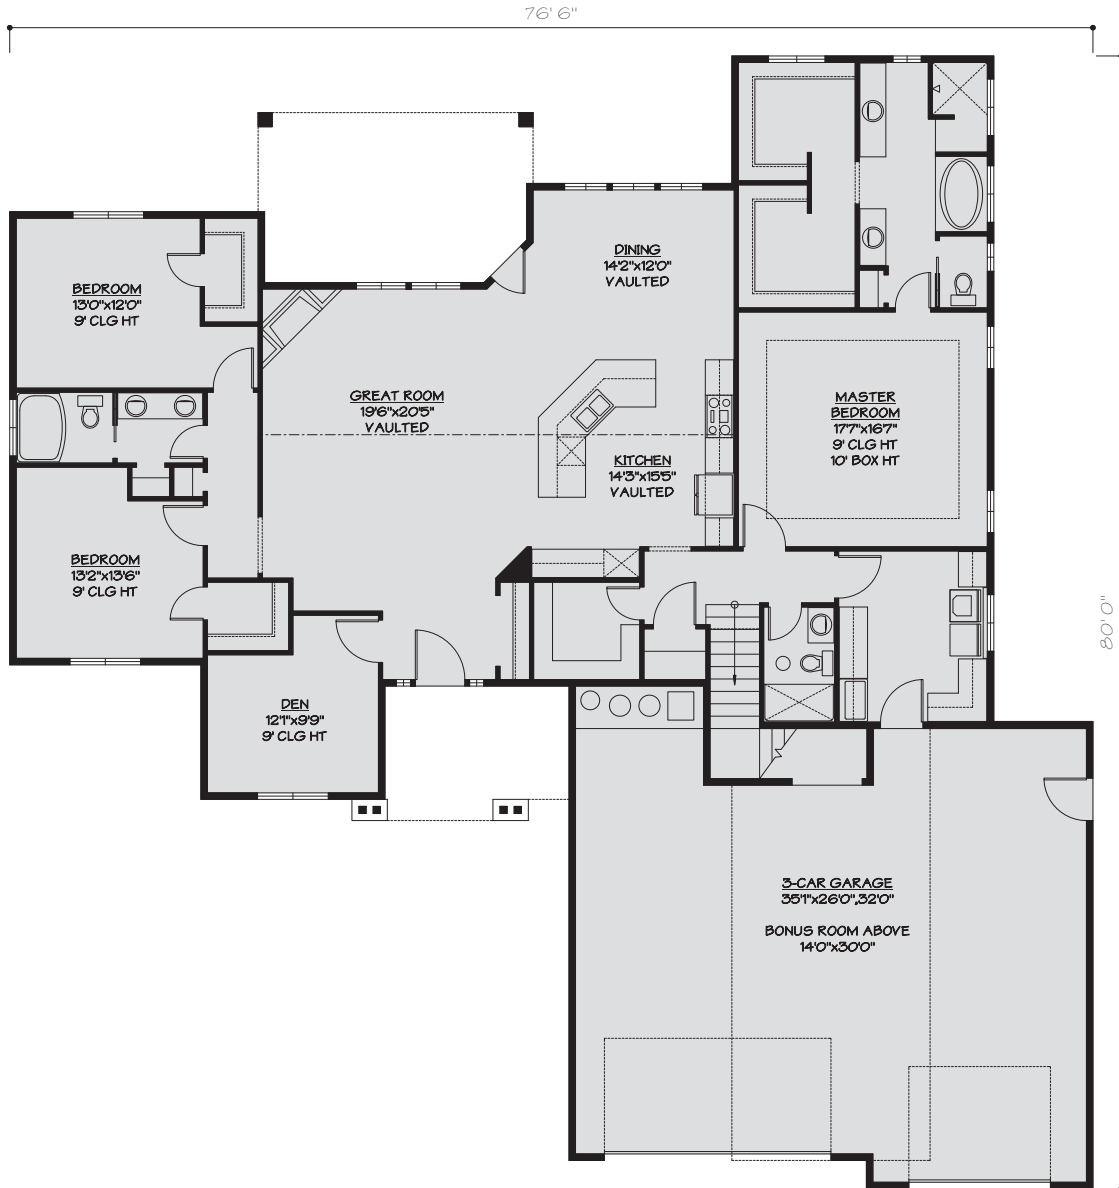

# The Turtle Bay

Main Level = 2618 sqft  
Bonus Room = 420 sqft

JRF036

James Ray or Victoria Ray Office: 208-734-1025 or 208-280-0518 (James) 208-420-3590 (Victoria)