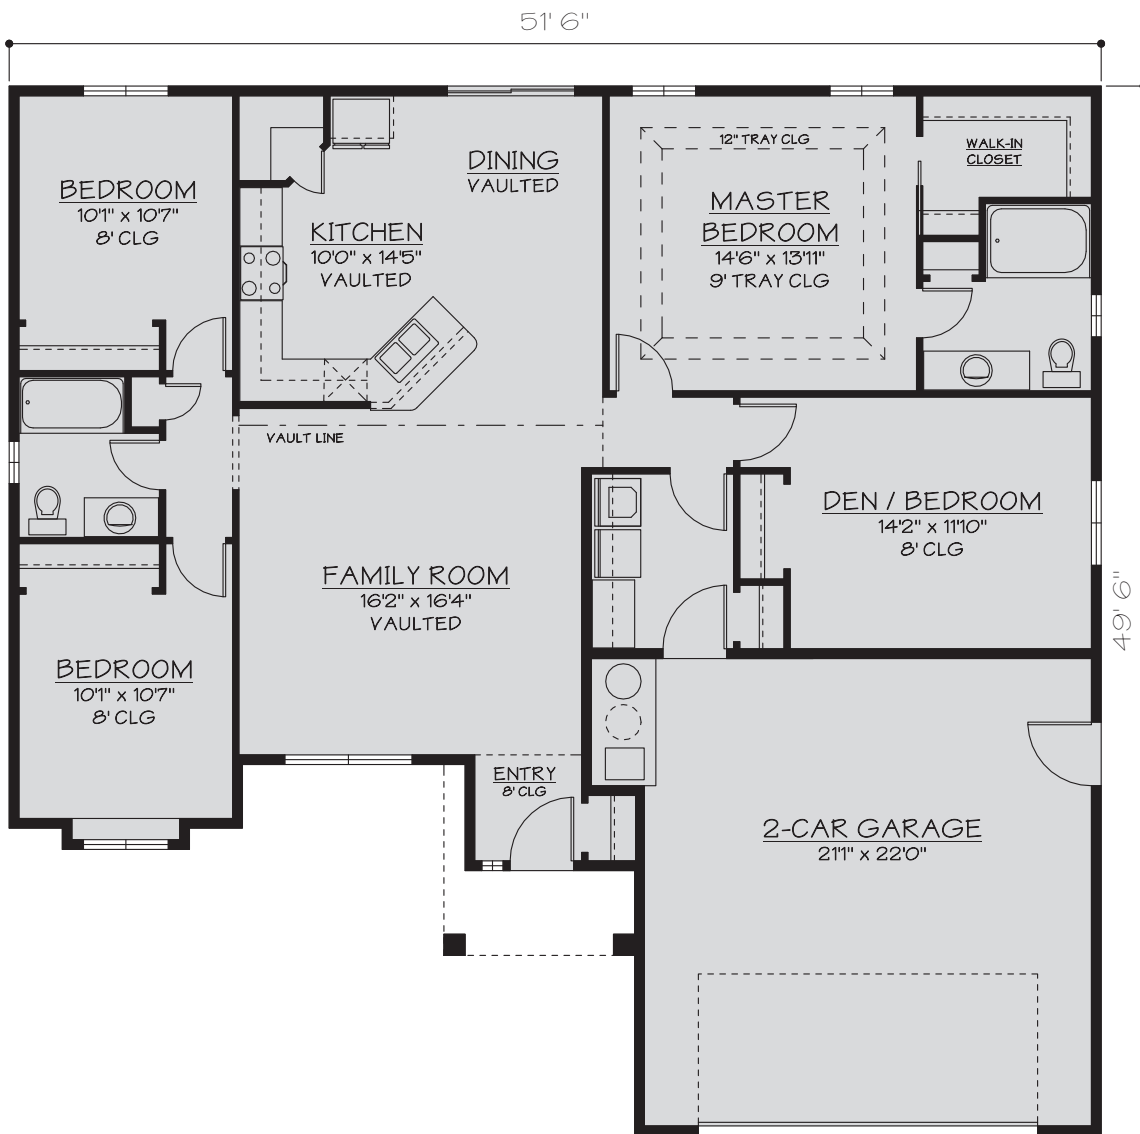

The Warm Springs

Main Level = 1606 sqft

JRF001

James Ray or Victoria Ray Office: 208-734-1025 or 208-280-0518 (James) 208-420-3590 (Victoria)