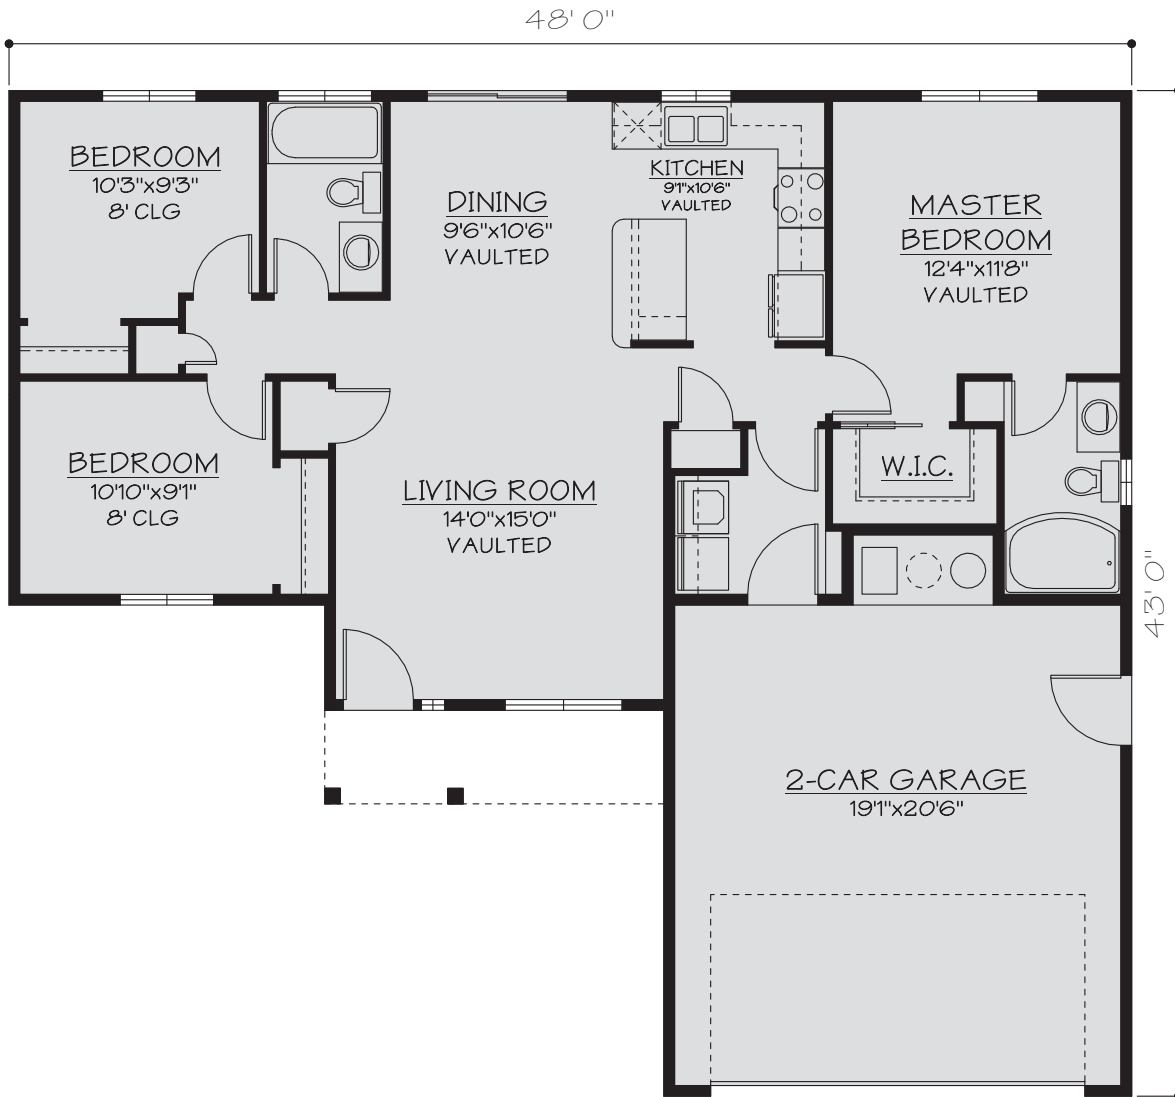

The Rimrock

Main Level = 1105 sqft

JRF002

James Ray or Victoria Ray Office: 208-734-1025 or 208-280-0518 (James) 208-420-3590 (Victoria)