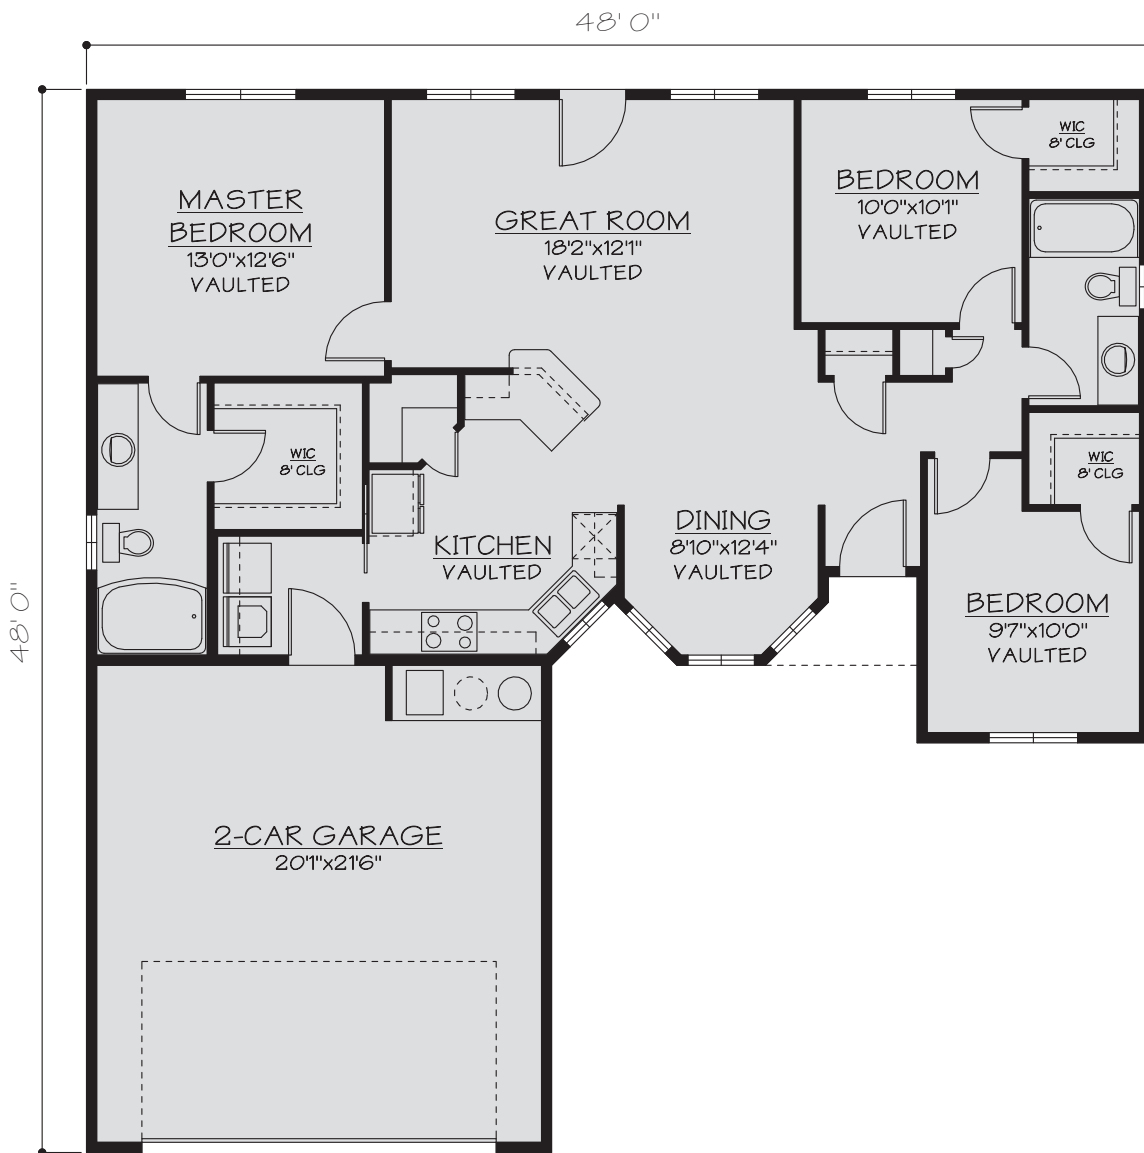

The Pinecrest

Main Level = 1257 sqft

JRF003

James Ray or Victoria Ray Office: 208-734-1025 or 208-280-0518 (James) 208-420-3590 (Victoria)