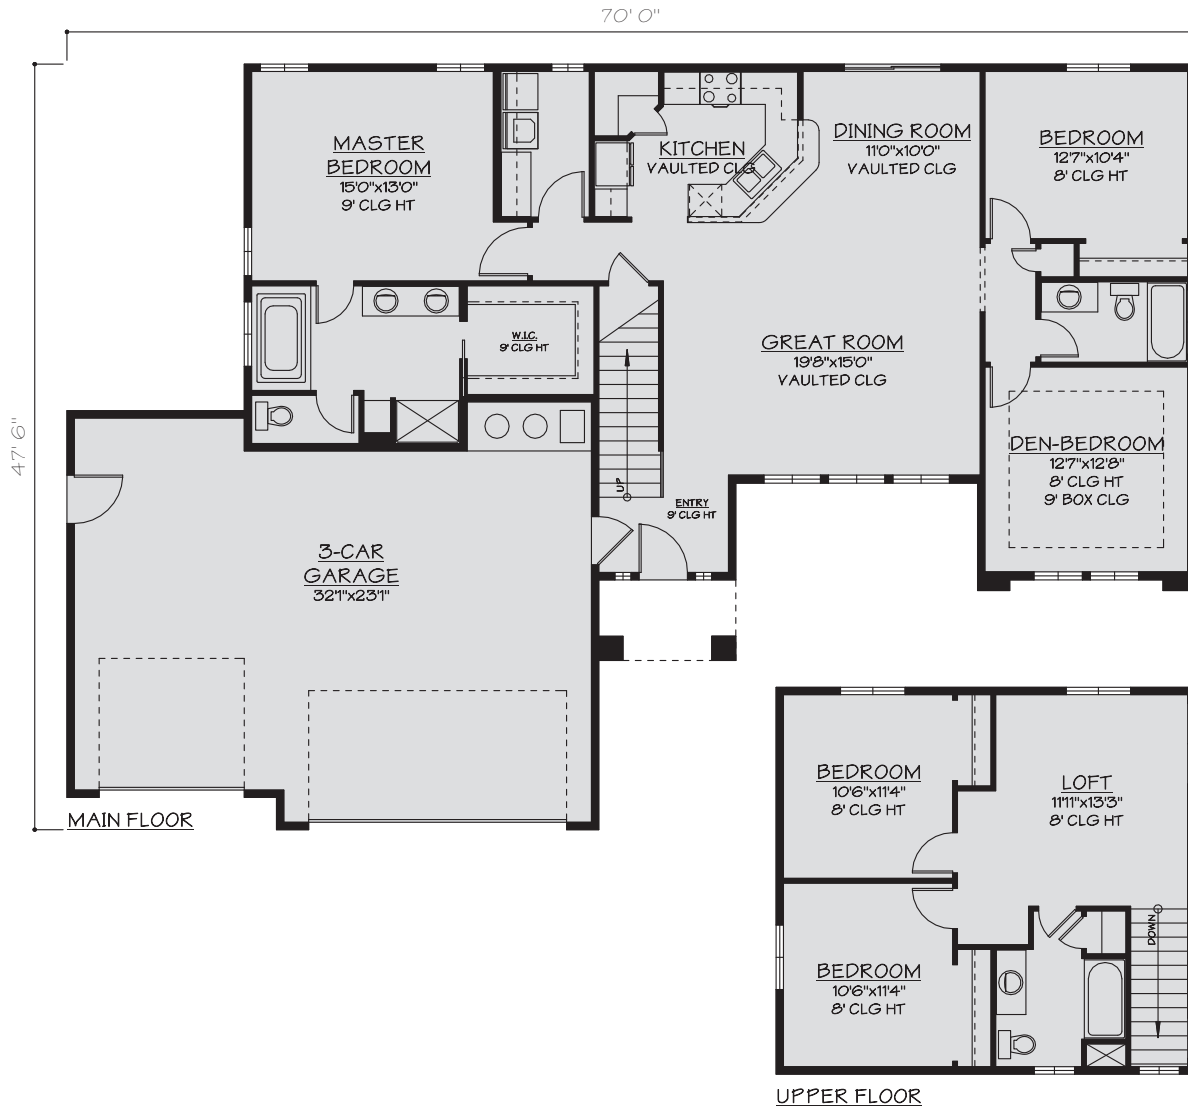

The Links

Main Level = 1630 sqft
Upper Level = 624 sqft

JRF004

James Ray or Victoria Ray Office: 208-734-1025 or 208-280-0518 (James) 208-420-3590 (Victoria)