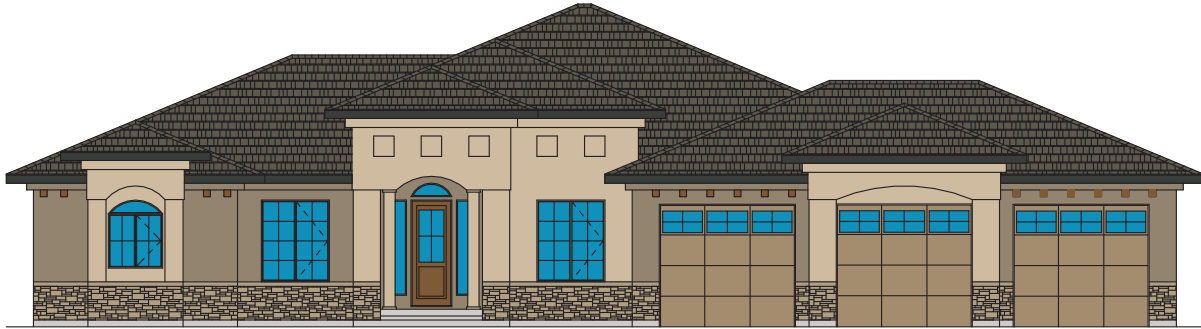

The Lakeview

Main Level = 3011 sqft

JRF006

James Ray or Victoria Ray Office: 208-734-1025 or 208-280-0518 (James) 208-420-3590 (Victoria)