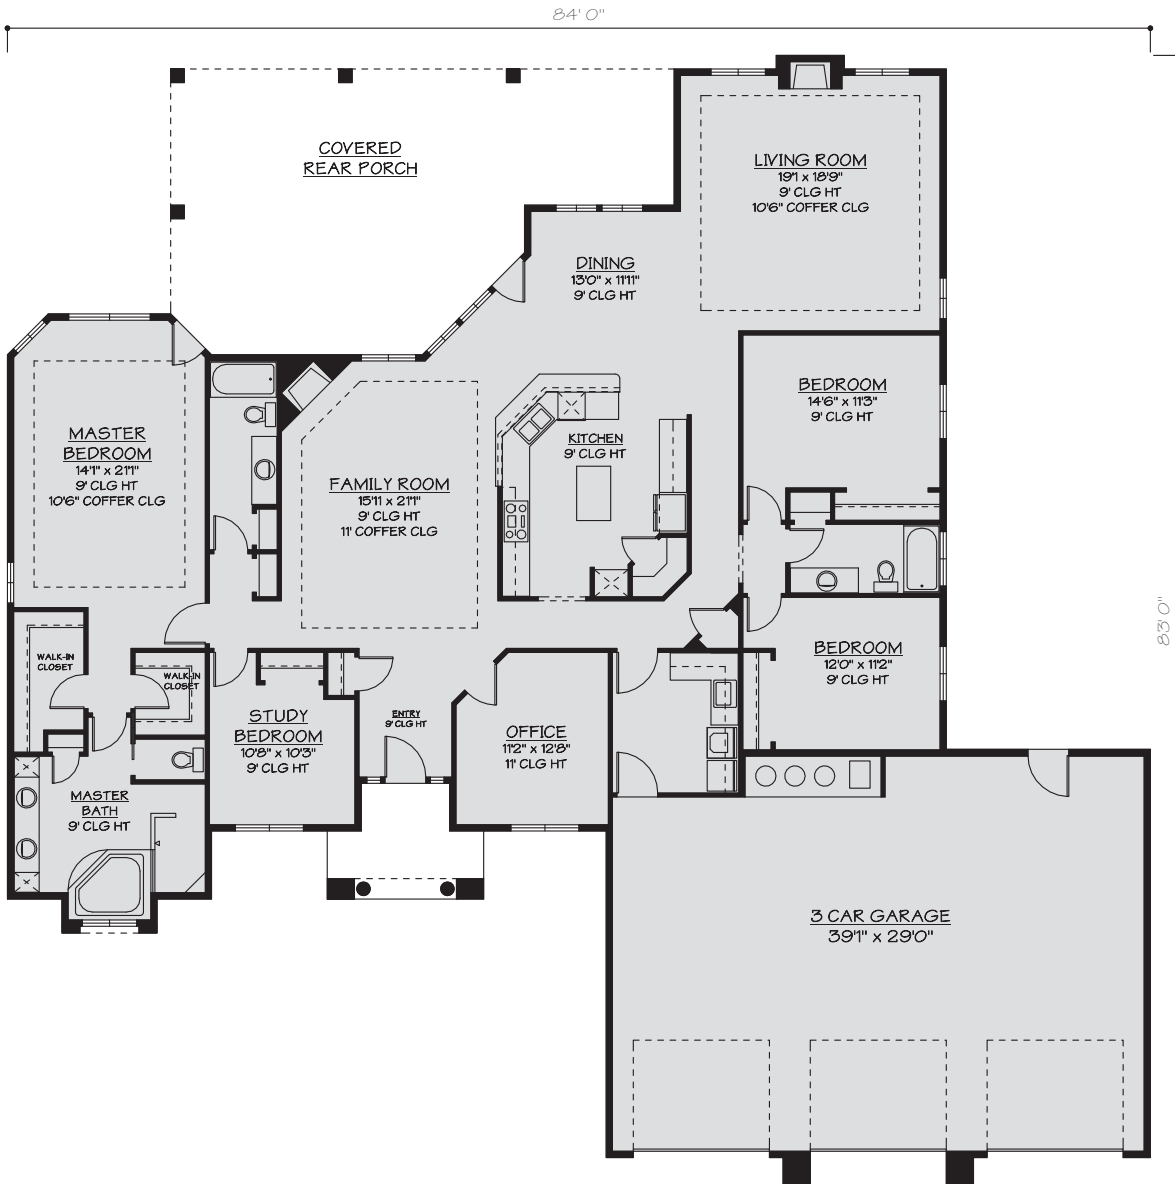

The Lakeview

Main Level = 3011 sqft

JRF006

James Ray or Victoria Ray Office: 208-734-1025 or 208-280-0518 (James) 208-420-3590 (Victoria)