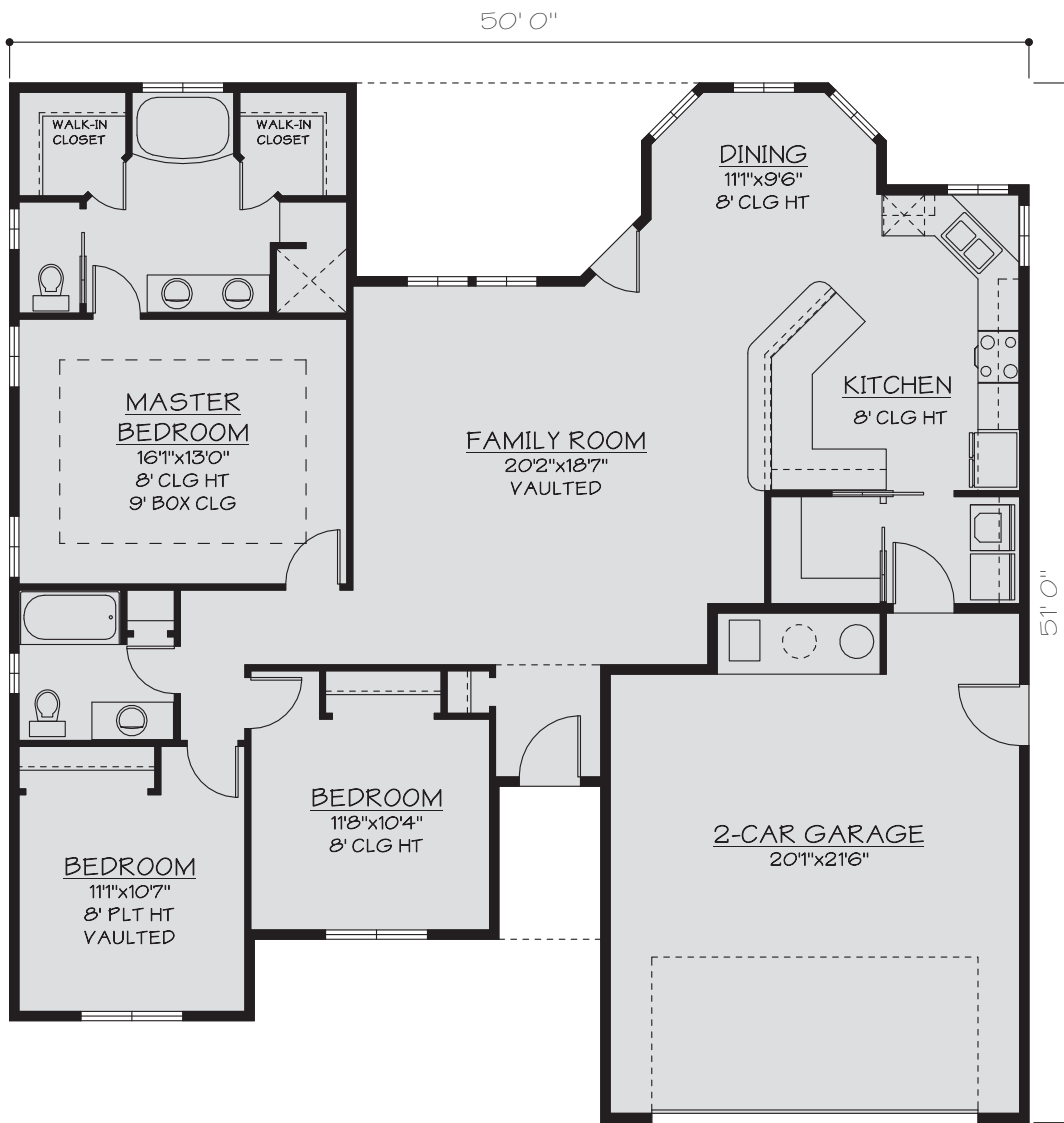

# The Carolina Shores

Main Level = 1622 sqft

JRF007

James Ray or Victoria Ray Office: 208-734-1025 or 208-280-0518 (James) 208-420-3590 (Victoria)