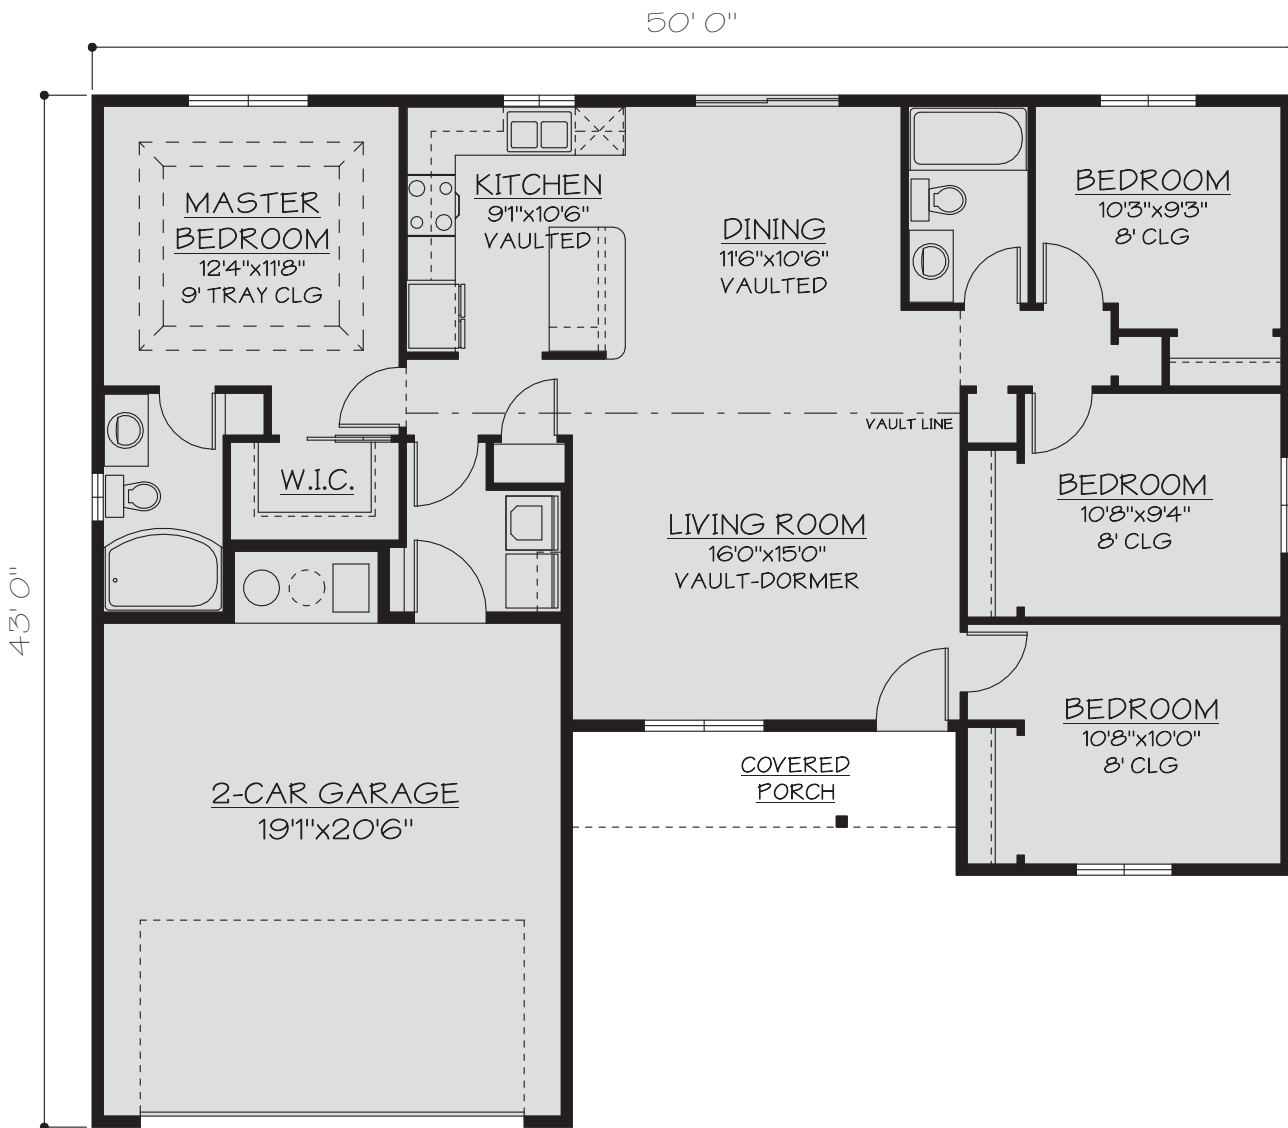

The Oakwood

Main Level = 1303 sqft

JRF008

James Ray or Victoria Ray Office: 208-734-1025 or 208-280-0518 (James) 208-420-3590 (Victoria)