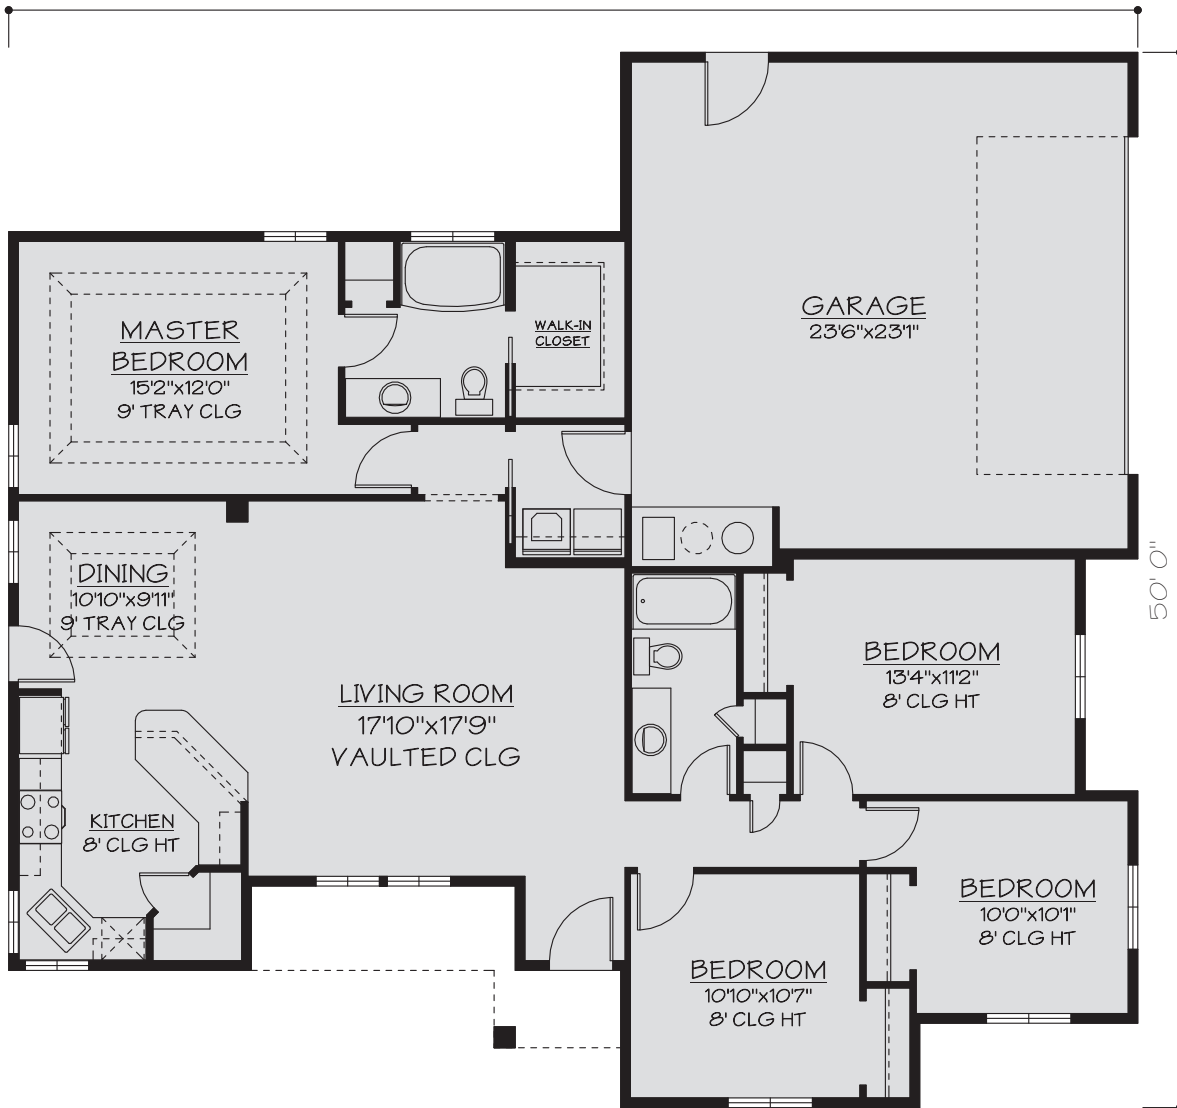

# The Prairie Falls

Main Level = 1563 sqft

53' 6"

JRF010

James Ray or Victoria Ray Office: 208-734-1025 or 208-280-0518 (James) 208-420-3590 (Victoria)