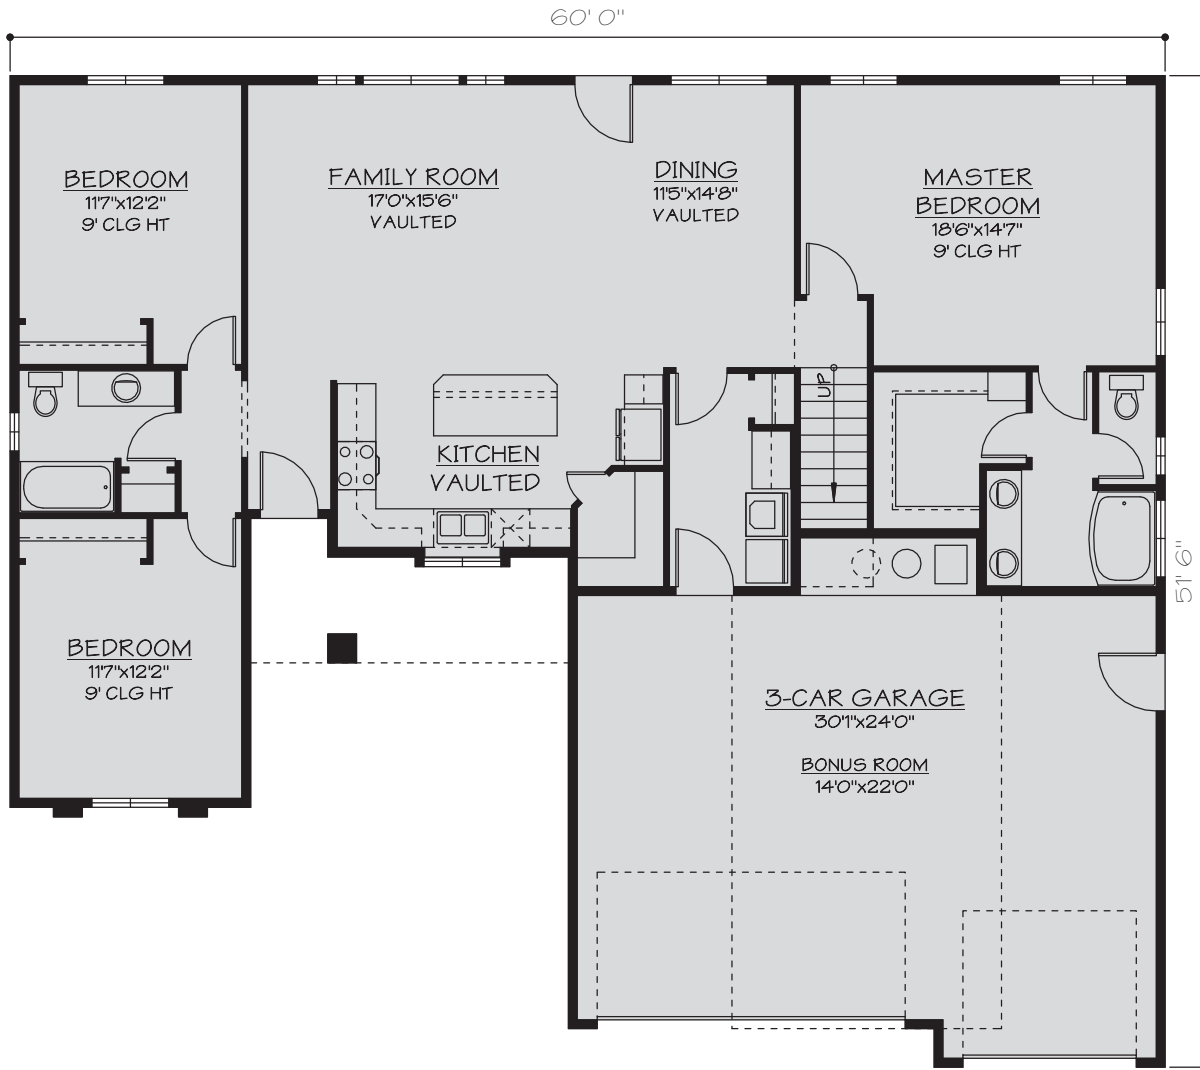

# The Sage Lakes

Main Level = 1689 sqft  
Bonus Room = 315 sqft

JRF012

James Ray or Victoria Ray Office: 208-734-1025 or 208-280-0518 (James) 208-420-3590 (Victoria)