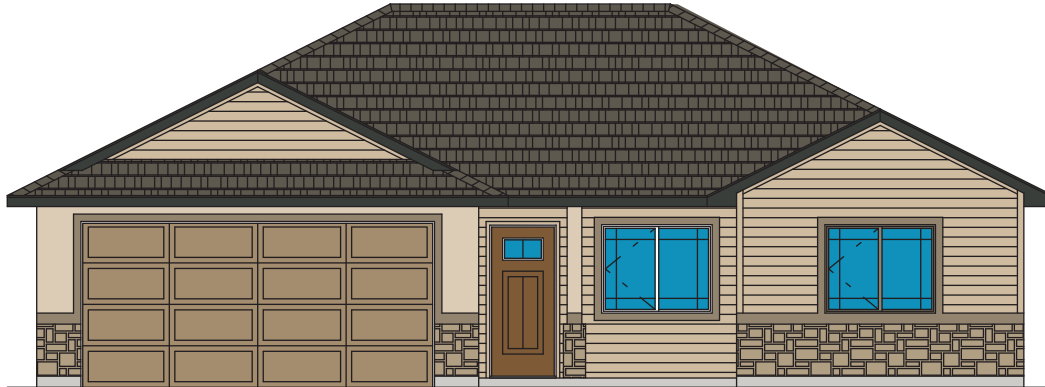

The Foxtail

Main Level = 1238 sqft

JRF013

James Ray or Victoria Ray Office: 208-734-1025 or 208-280-0518 (James) 208-420-3590 (Victoria)