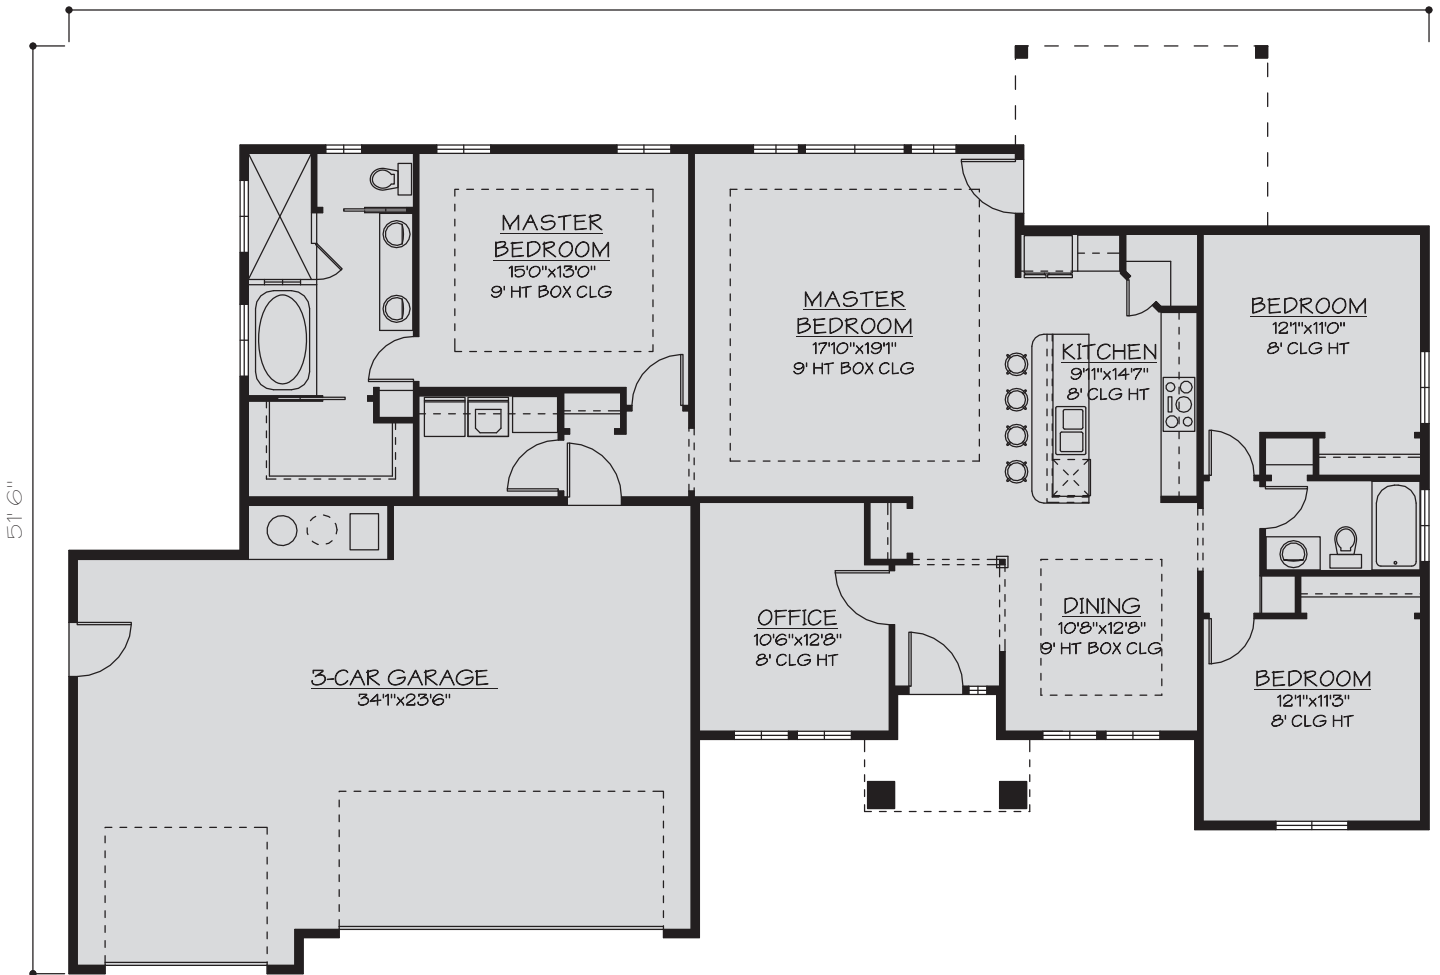

The Riverside

Main Level = 1802 sqft

75' 6"

JRF014

James Ray or Victoria Ray Office: 208-734-1025 or 208-280-0518 (James) 208-420-3590 (Victoria)