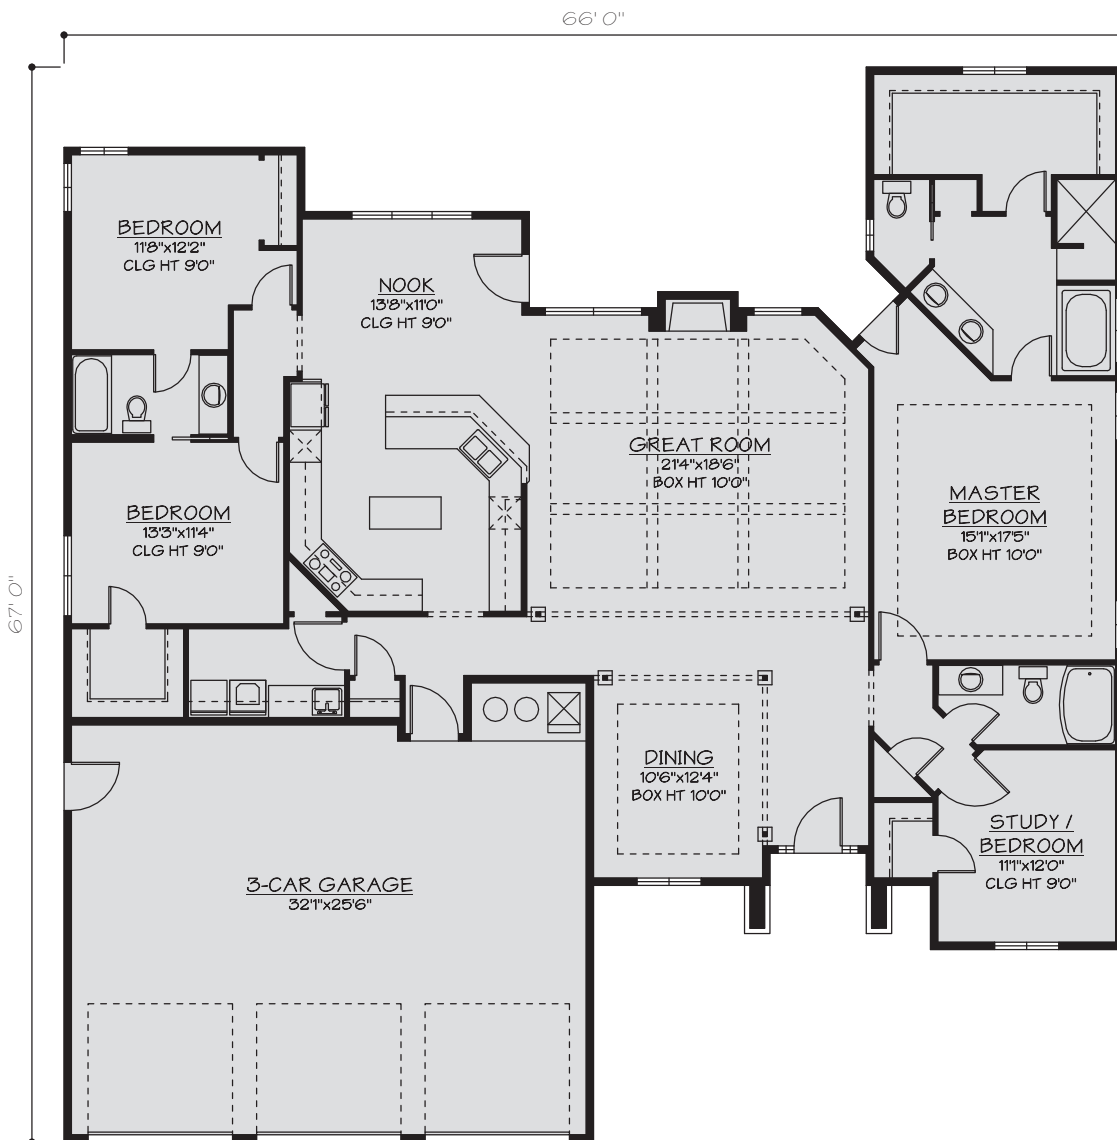

The Peach Tree

Main Level = 2538 sqft

JRF016

James Ray or Victoria Ray Office: 208-734-1025 or 208-280-0518 (James) 208-420-3590 (Victoria)