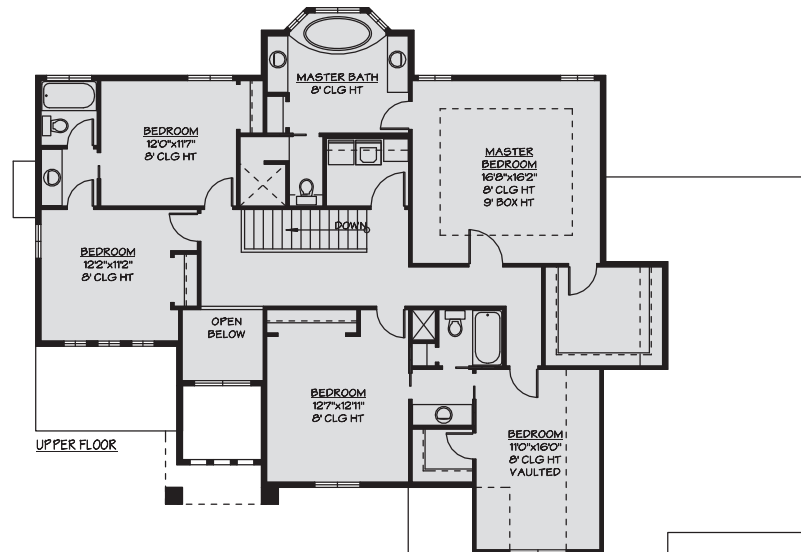

The Elk River

Main Level = 1421 sqft
Upper Level = 1759 sqft

JRF019

James Ray or Victoria Ray Office: 208-734-1025 or 208-280-0518 (James) 208-420-3590 (Victoria)