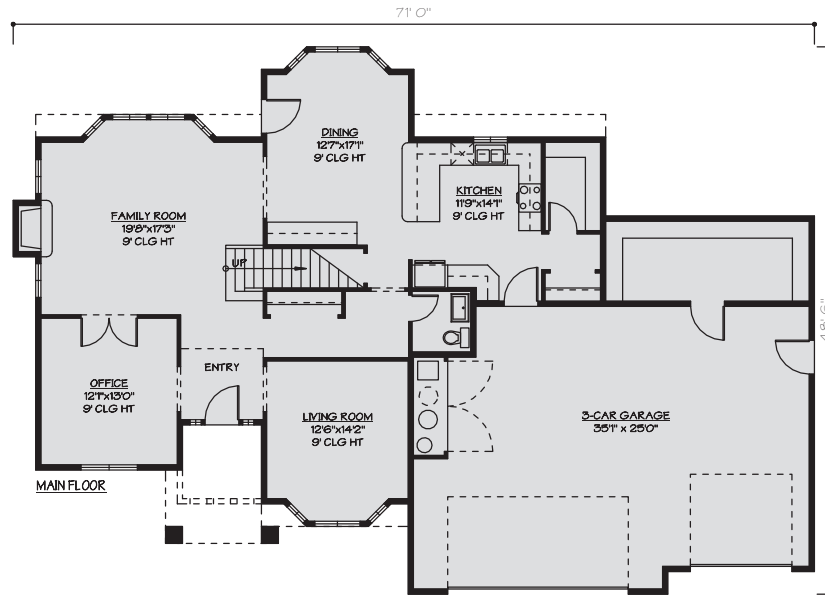

The Elk River

Main Level = 1421 sqft
Upper Level = 1759 sqft

JRF019

James Ray or Victoria Ray Office: 208-734-1025 or 208-280-0518 (James) 208-420-3590 (Victoria)