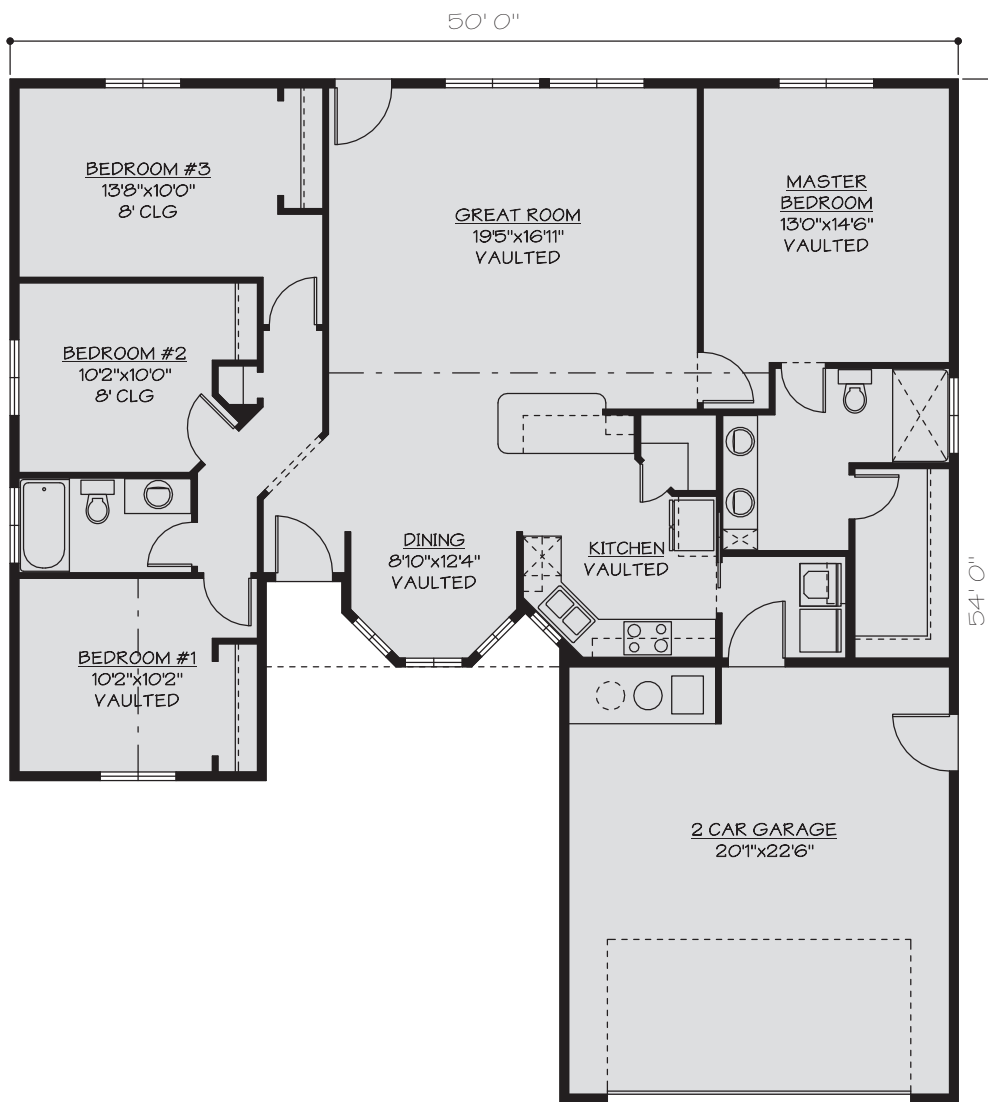

The Black Rock

Main Level = 1601 sqft

JRF020

James Ray or Victoria Ray Office: 208-734-1025 or 208-280-0518 (James) 208-420-3590 (Victoria)