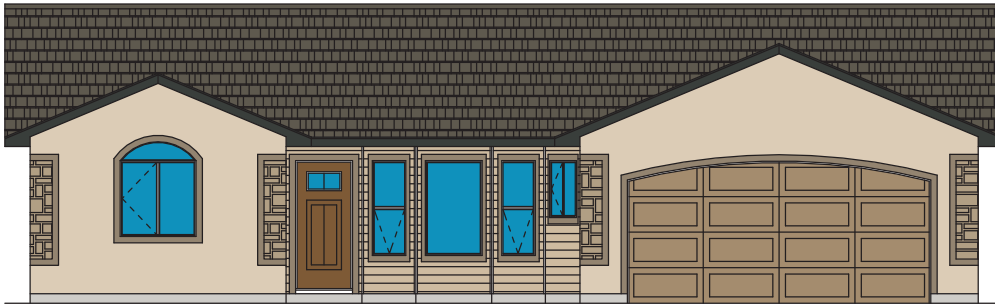

The Black Rock

Main Level = 1601 sqft

JRF020

James Ray or Victoria Ray Office: 208-734-1025 or 208-280-0518 (James) 208-420-3590 (Victoria)