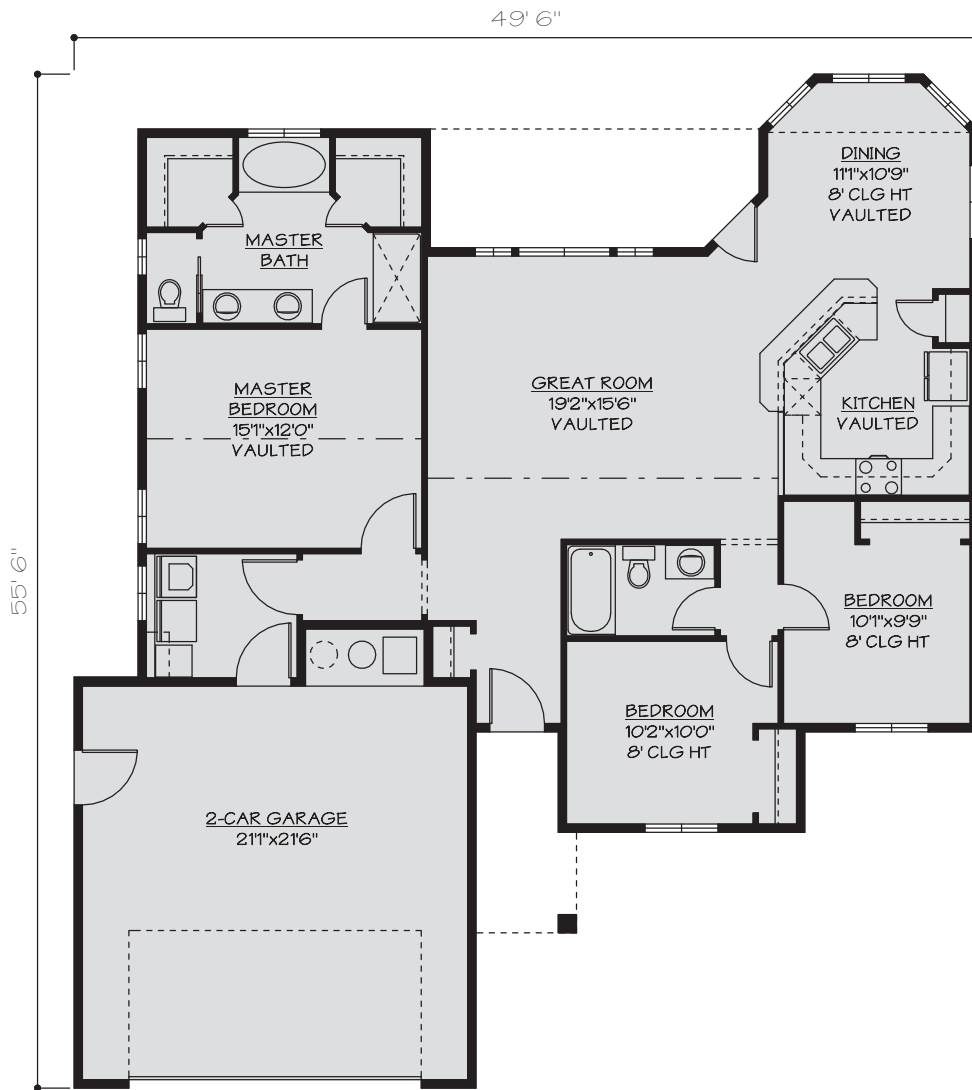

# The Hidden Lakes

Main Level = 1441 sqft

JRF021

James Ray or Victoria Ray Office: 208-734-1025 or 208-280-0518 (James) 208-420-3590 (Victoria)