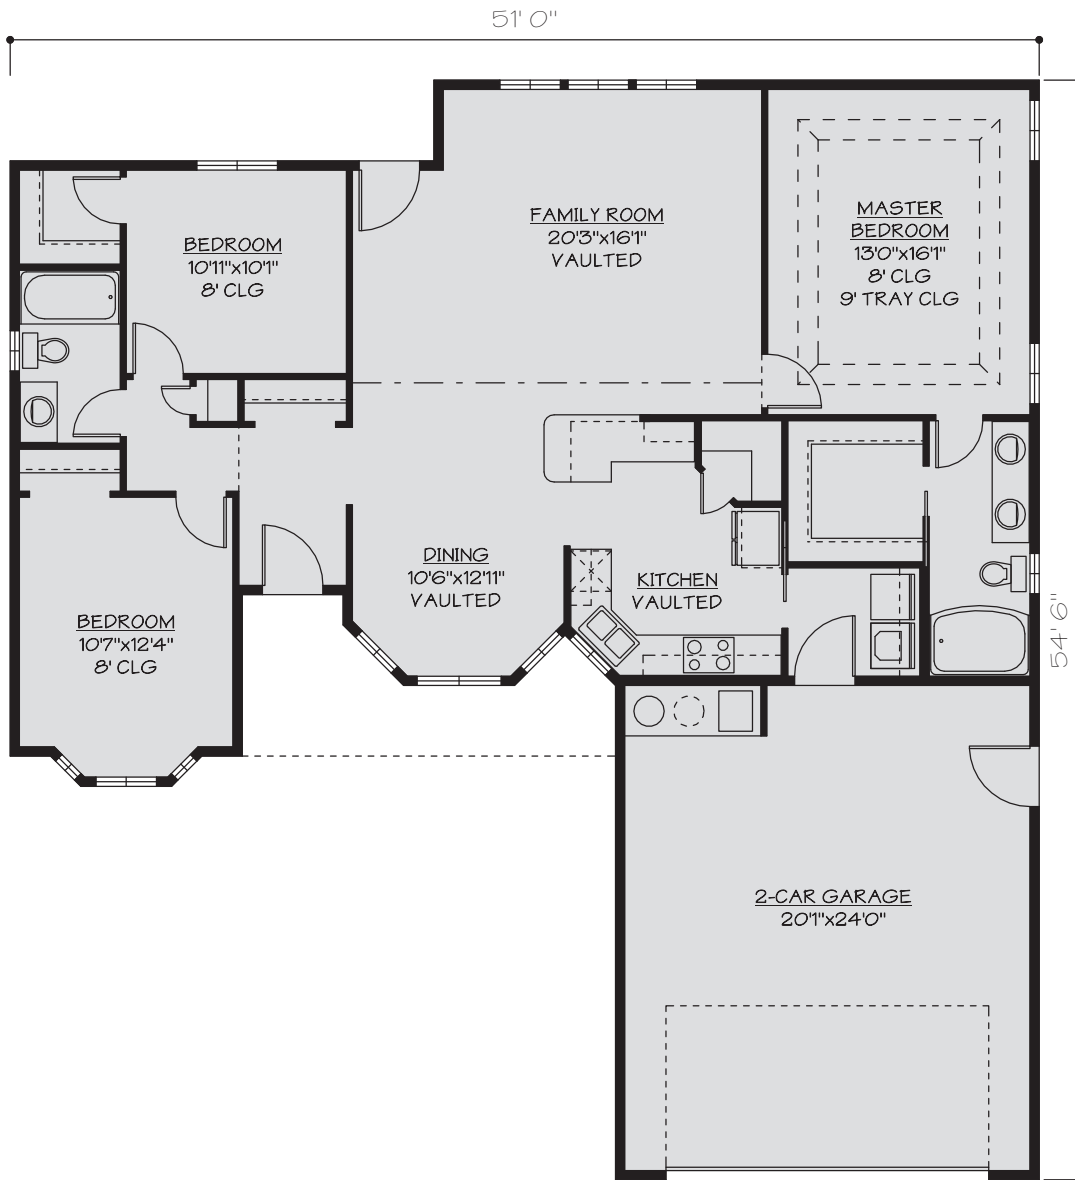

The Spanish Bay

Main Level = 1462 sqft

JRF022

James Ray or Victoria Ray Office: 208-734-1025 or 208-280-0518 (James) 208-420-3590 (Victoria)