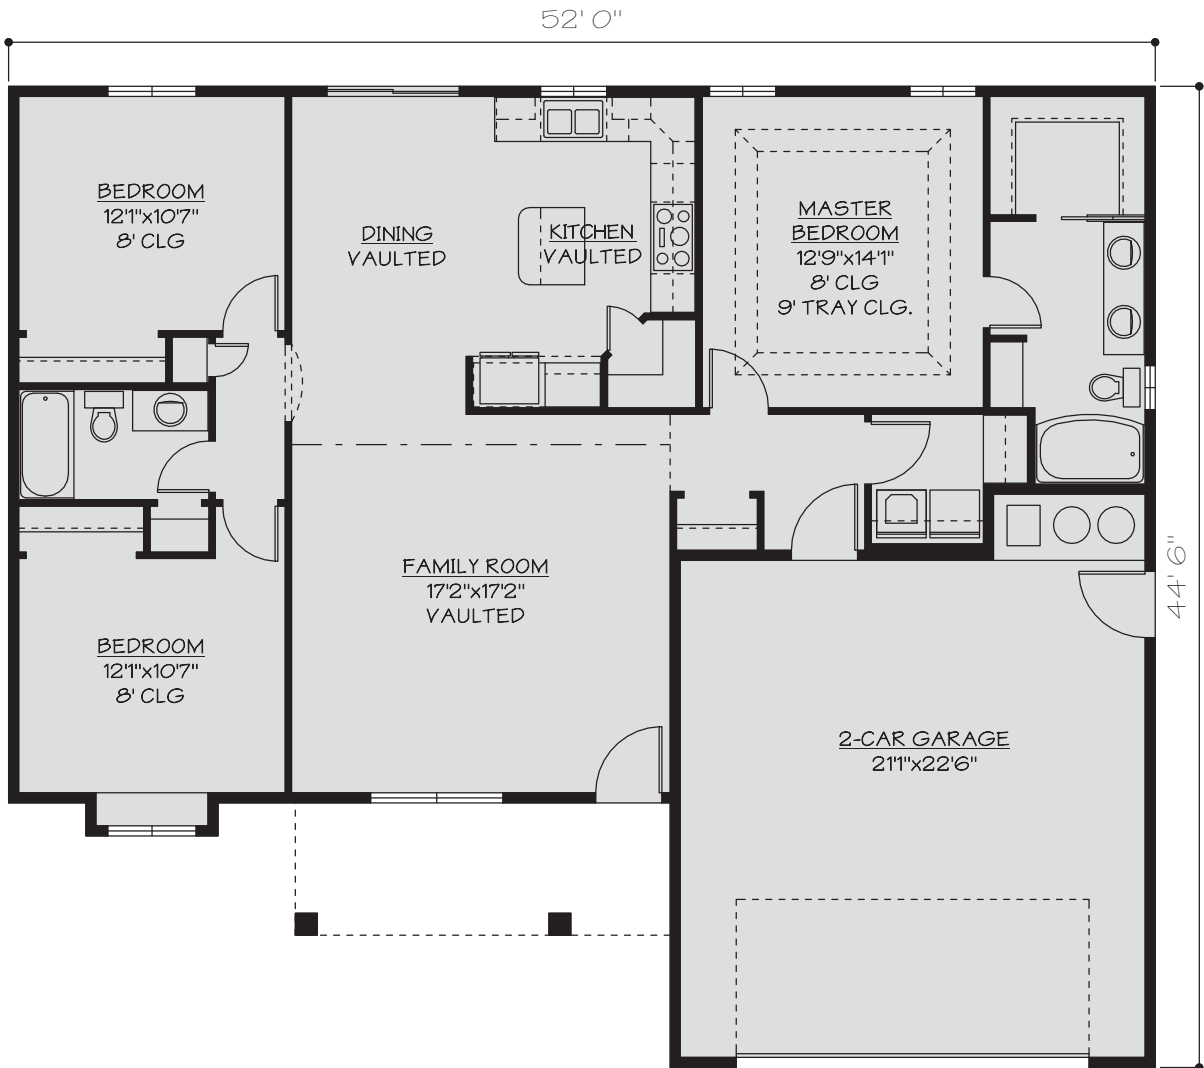

The Silver Rock

Main Level = 1440 sqft

JRF023

James Ray or Victoria Ray Office: 208-734-1025 or 208-280-0518 (James) 208-420-3590 (Victoria)