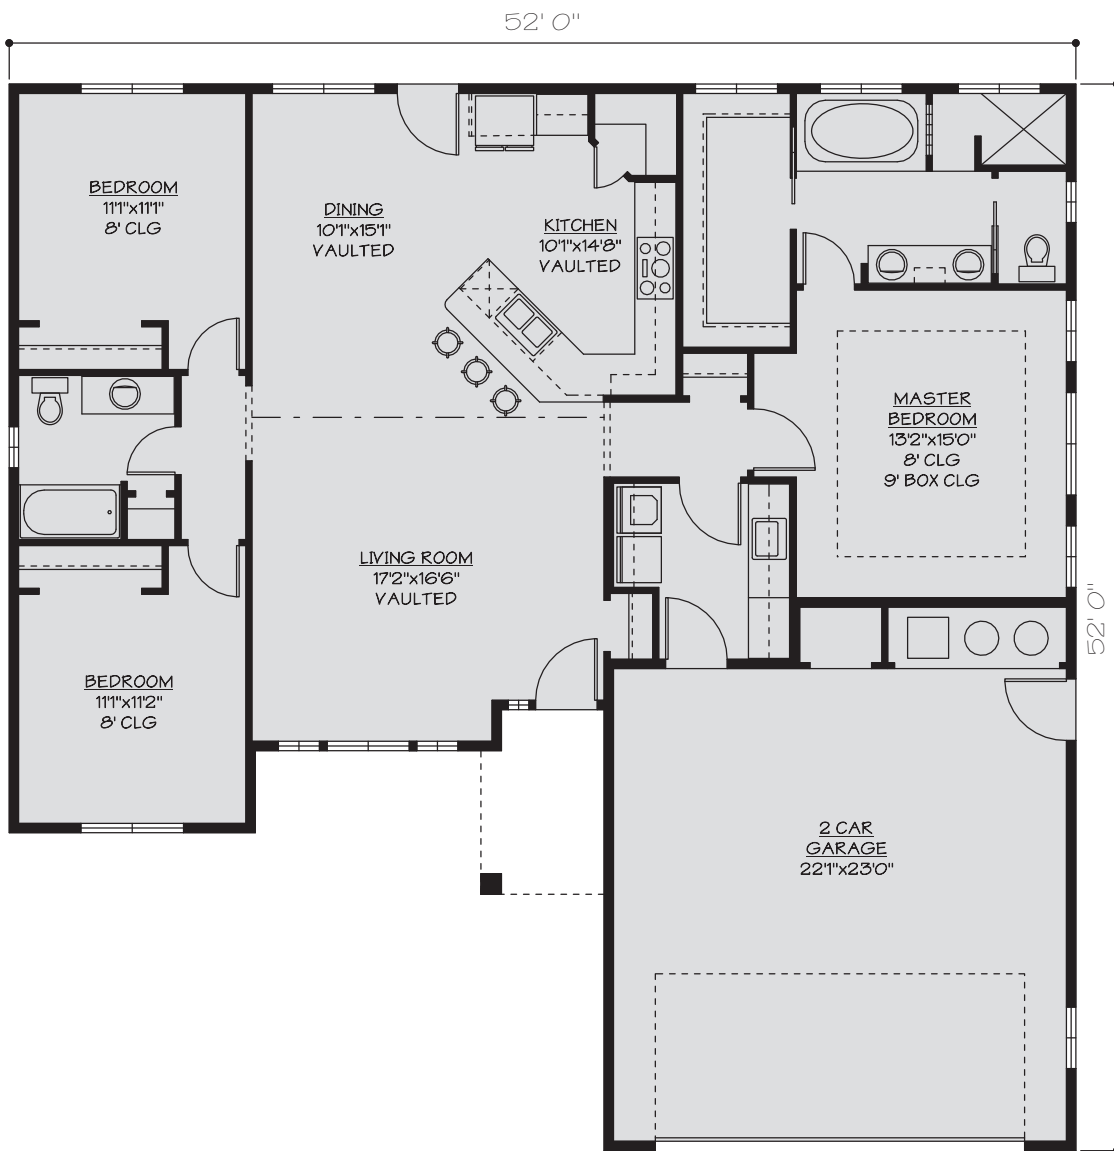

The Diamond Creek

Main Level = 1597 sqft

JRF024

James Ray or Victoria Ray Office: 208-734-1025 or 208-280-0518 (James) 208-420-3590 (Victoria)