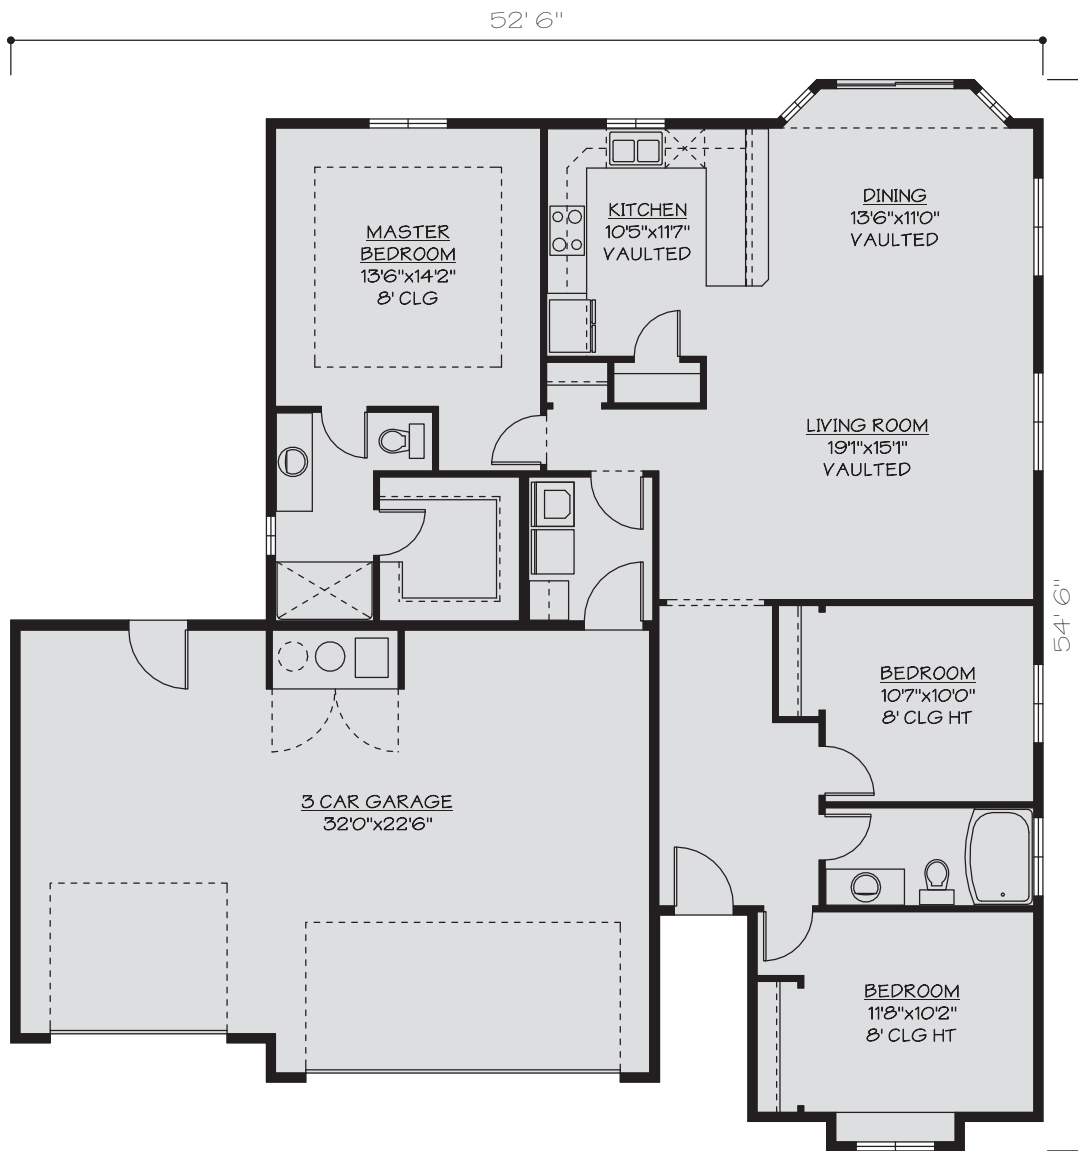

# The Teton Springs

Main Level = 1501 sqft

JRF025

James Ray or Victoria Ray Office: 208-734-1025 or 208-280-0518 (James) 208-420-3590 (Victoria)