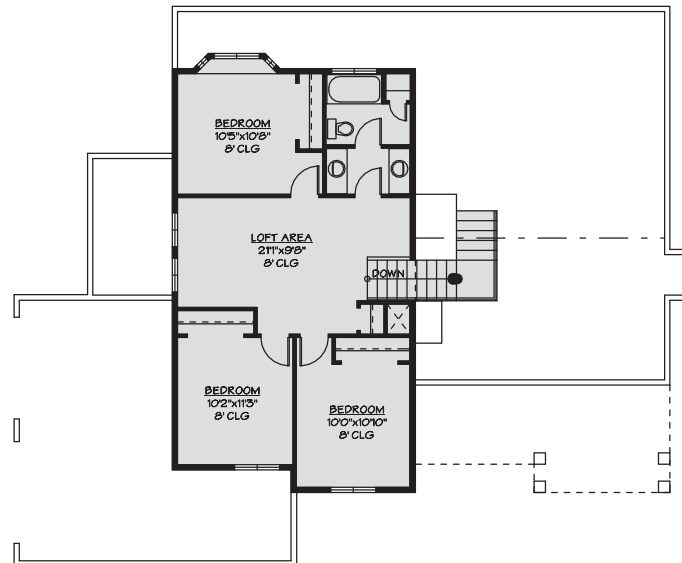

The Aurora Hills

Main Level = 1589 sqft
Upper Level = 778 sqft

JRF029

James Ray or Victoria Ray Office: 208-734-1025 or 208-280-0518 (James) 208-420-3590 (Victoria)