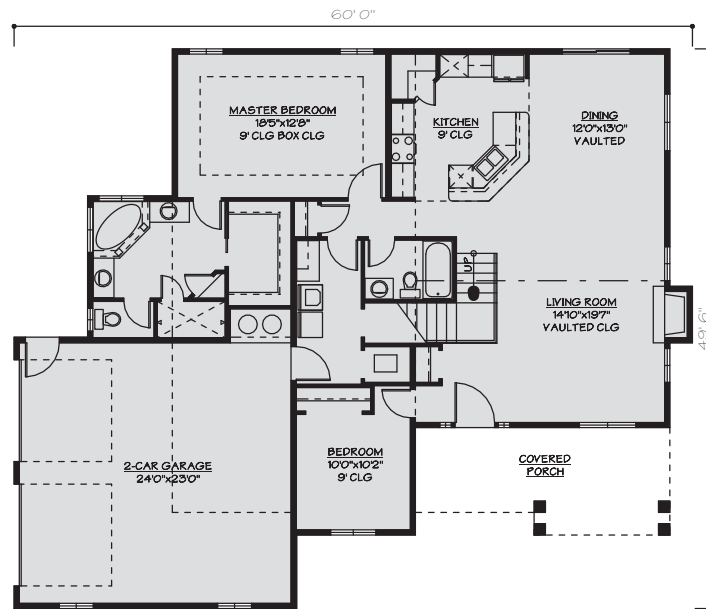

The Aurora Hills

Main Level = 1589 sqft
Upper Level = 778 sqft

JRF029

James Ray or Victoria Ray Office: 208-734-1025 or 208-280-0518 (James) 208-420-3590 (Victoria)