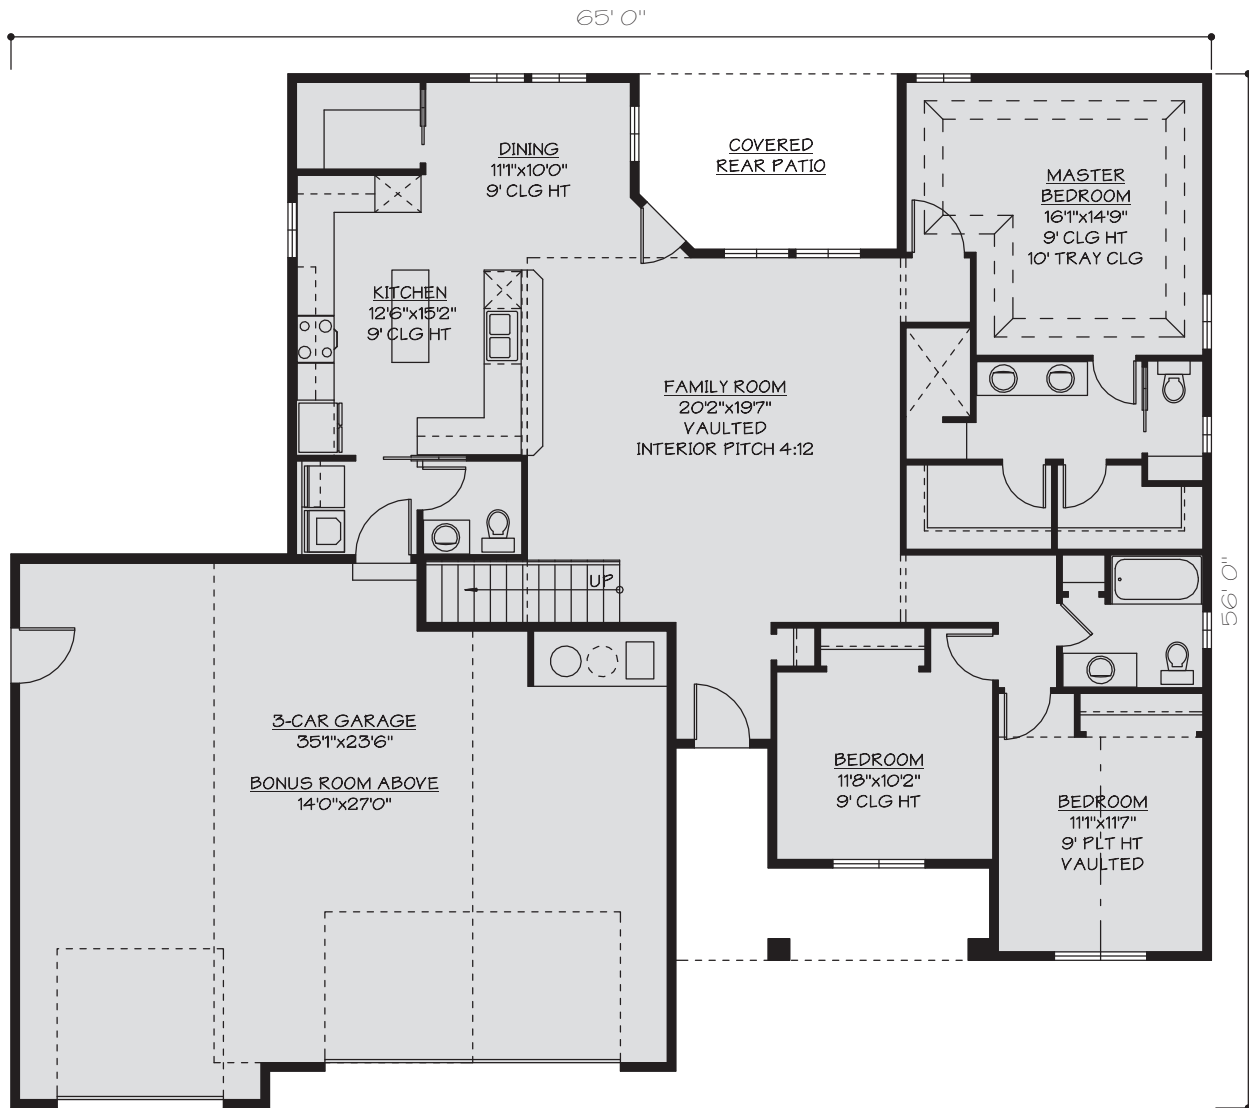

The Hawk Ridge

Main Level = 1757 sqft
Bonus Room = 378 sqft

JRF030

James Ray or Victoria Ray Office: 208-734-1025 or 208-280-0518 (James) 208-420-3590 (Victoria)