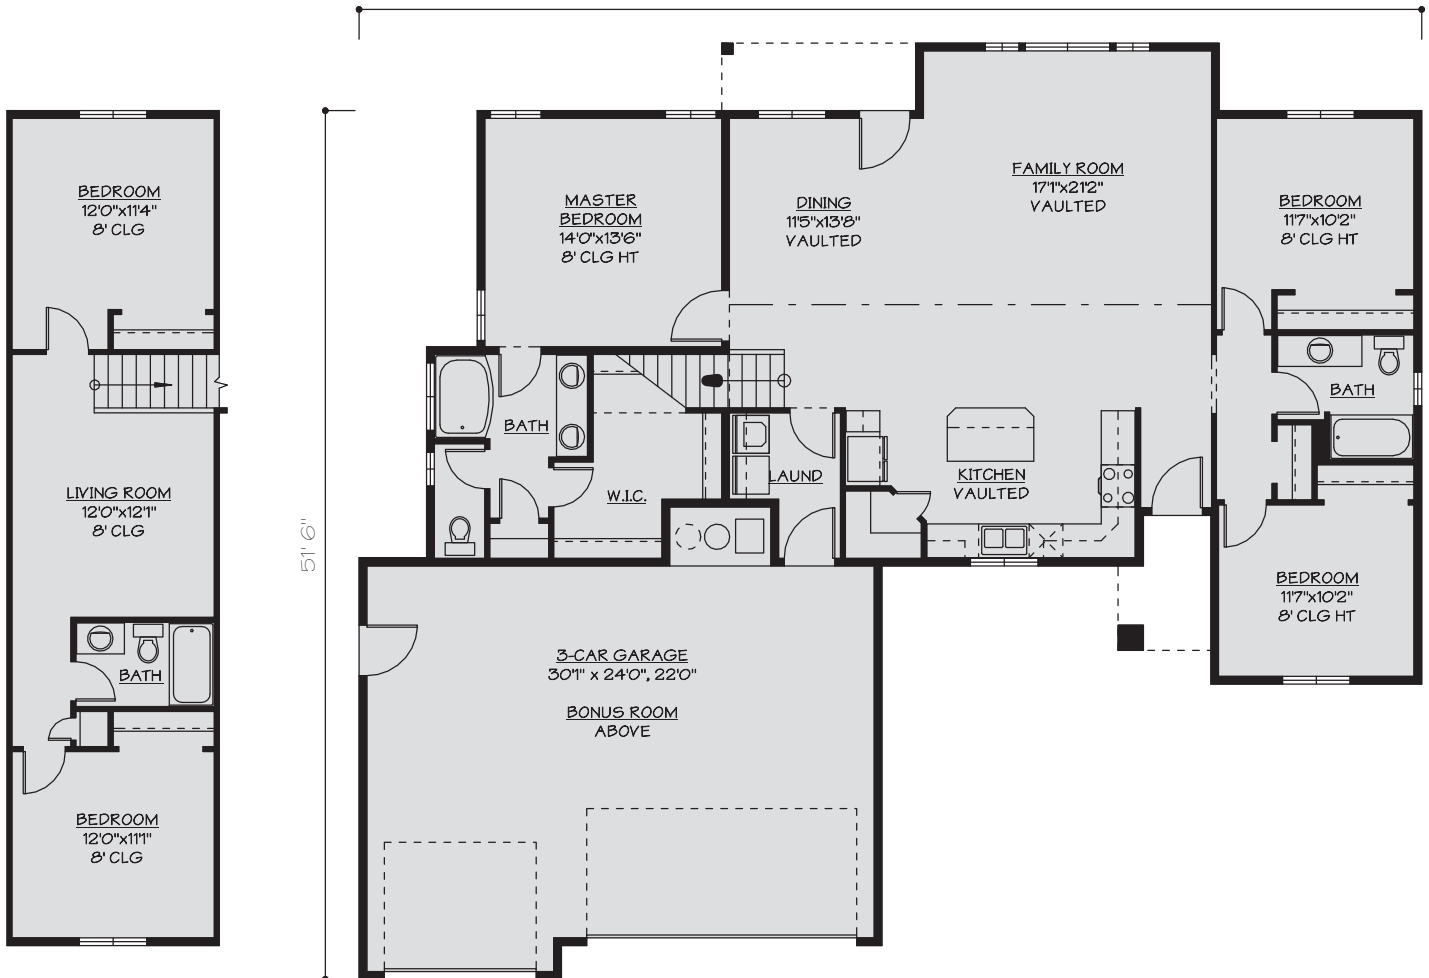

The Palm Beach

Main Level = 1680 sqft
Upper Level = 594 sqft

63' 0"

JRF038

James Ray or Victoria Ray Office: 208-734-1025 or 208-280-0518 (James) 208-420-3590 (Victoria)